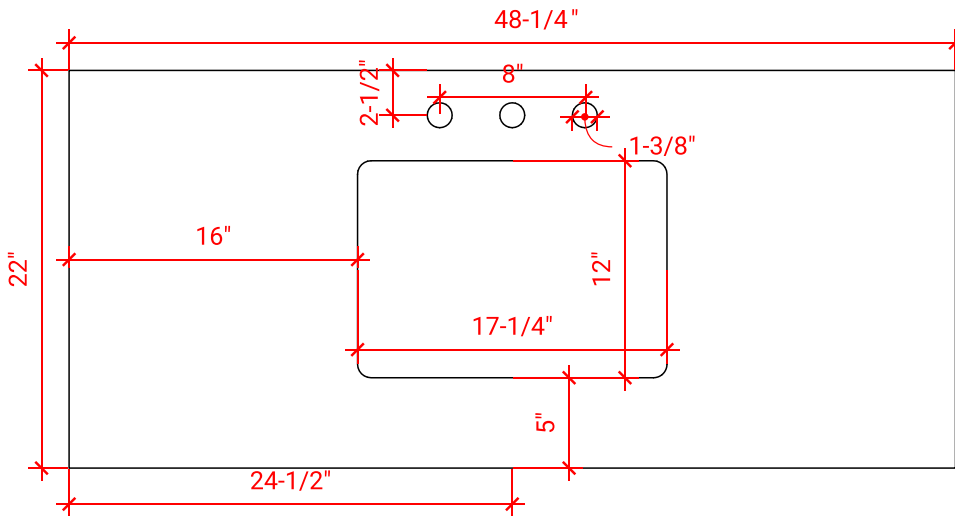

48" SINGLE RECTANGLE SINK COUNTERTOP WITH 1.5 IN. THICKNESS

OVERALL DIMENSIONS

48.25" W x 22" D x 1.5" H

COUNTERTOP OPTIONS

FEATURES

- Solid countertop with mitered edges & seams
- Undermount white rectangular sink
- Pre-drilled for 8" widespread faucet

INCLUDED

- Countertop
- Matching Backsplash
- Rectangle Sink

COUNTERTOP PLAN VIEW