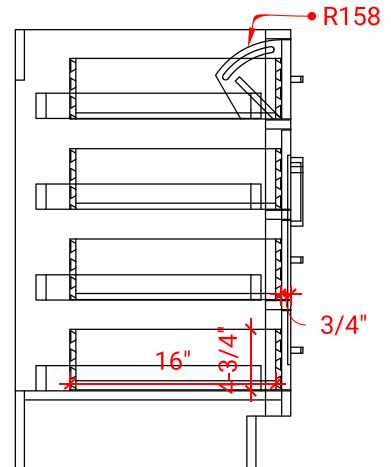

## BASE CABINET DIMENSIONS

48" W x 21.5" D x 34.5" H

# 48" SINGLE RECTANGLE SINK COUNTERTOP WITH 1.5 IN. THICKNESS

## OVERALL DIMENSIONS

48.25" W x 22" D x 1.5" H