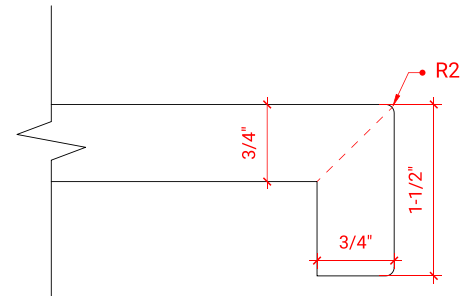

EDGE SIDE VIEW