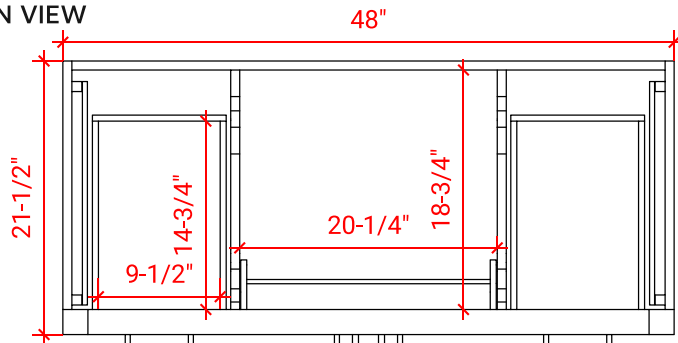

48" SINGLE SINK BASE CABINET

BASE CABINET DIMENSIONS

48" W x 21.5" D x 34.5" H

FEATURES

- Solid wood frame & plywood panels
- Dovetail drawers and joints
- Soft closing doors & drawers

HARDWARE FINISHES

Brushed Nickel   Satin Brass   Matte Black   Polished Chrome

AVAILABLE COLORS

White   Grey   Midnight Blue

PLAN VIEW