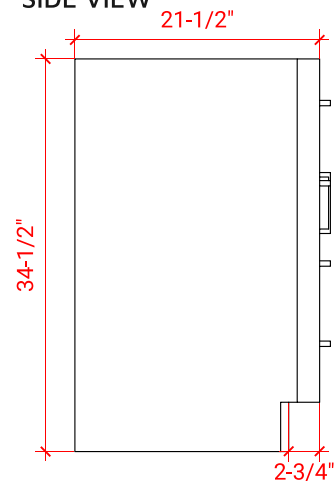

48" SINGLE SINK BASE CABINET

BASE CABINET DIMENSIONS

48" W x 21.5" D x 34.5" H

FEATURES

- Solid wood frame & plywood panels
- Dovetail drawers and joints
- Soft closing doors & drawers

HARDWARE FINISHES

Brushed Nickel   Satin Brass   Matte Black   Polished Chrome

AVAILABLE COLORS

White   Grey   Midnight Blue

SIDE VIEW