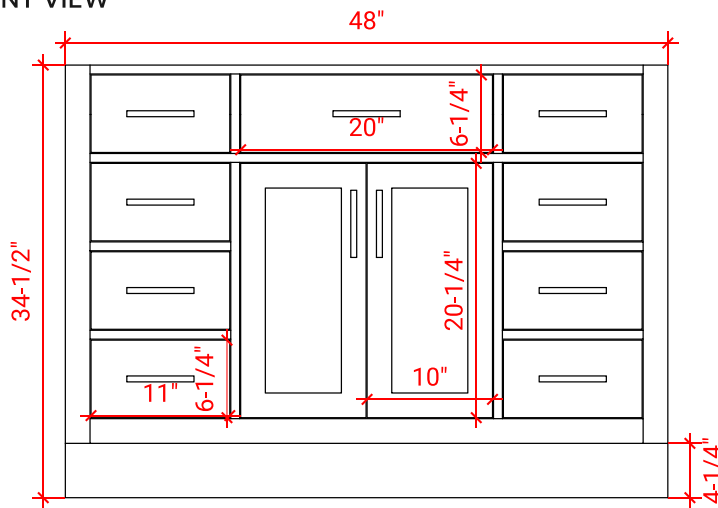

AVAILABLE COLORS

White   Grey   Midnight Blue

FRONT VIEW