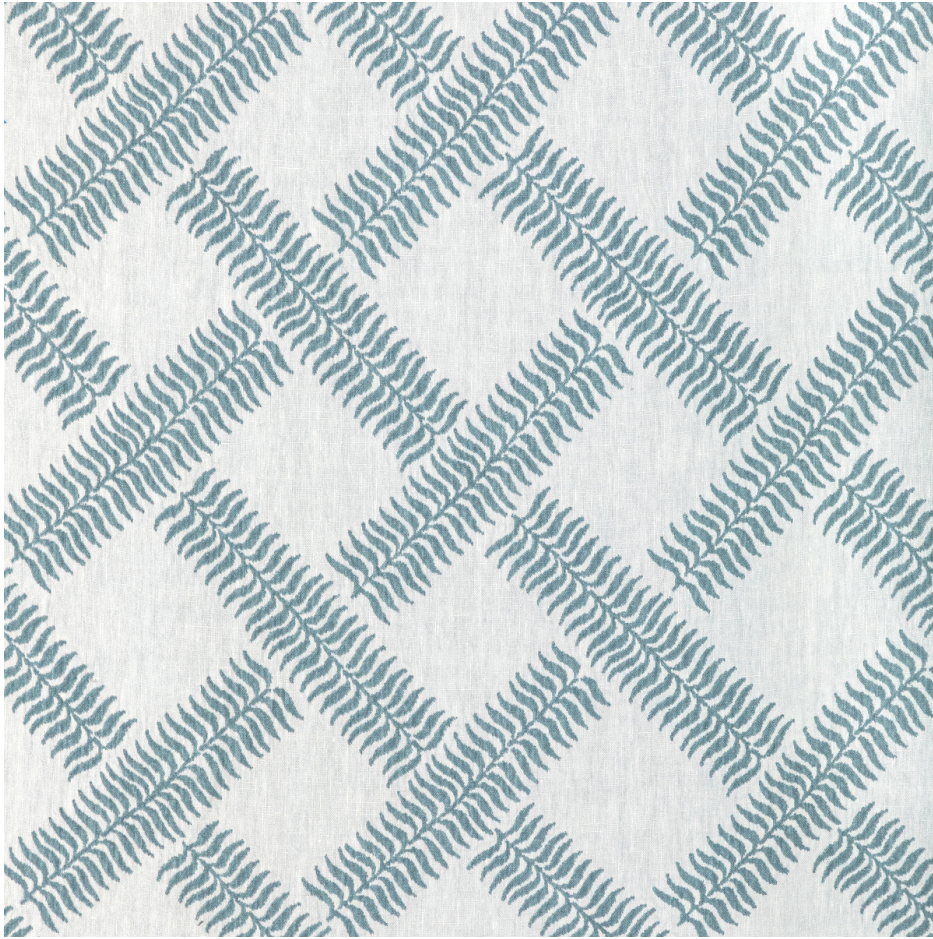

Garden Trellis Weave - Sky
SKU: 2022105.1511.0

LEE JOFA

SKU: **2022105.1511.0**

Repeat UOM: **in in (0 cm)**

Horizontal Repeat: **13 in (33.02 cm)**

Designer: **Sarah Bartholomew**

Finish: **Washed**

End Use: **Multipurpose**

Width: **52 in (132.08 cm)**

Vertical Repeat: **13.38 in (33.99 cm)**

Brand: **Lee Jofa**

Type: **Linen, Print**

Railroaded: **No**

Composition: **Linen - 100%**

KRAVET INC. © 2023

kravet.com | customer.service@kravet.com | (800) 645-9068