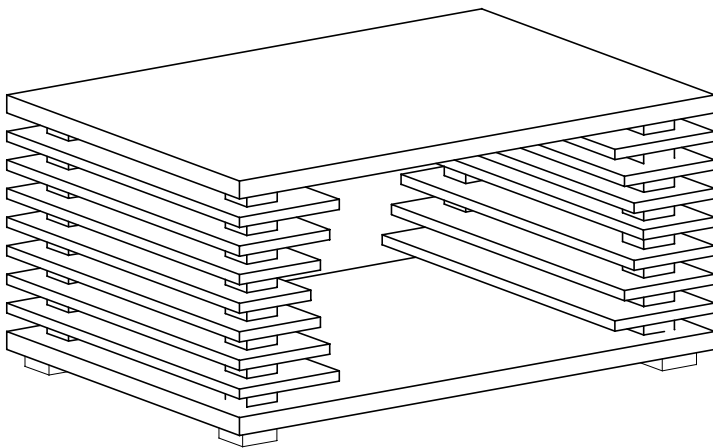

Please read the instruction before assembly

Tools needed for assembly

20 min

Important information:
1) remove the protective foil if the table is in high gloss

Dimensions of elements

No	Width (mm)	Depth (mm)	Height (mm)
1,2	1000	700	32
3	700	210	17
4	700	190	17
5	700	170	17
6	700	150	17

H - 4 St.

G - 32 St.

R - 16 St.
4 x 30 mm

B - 4 St.

F - 4 St.

P - 4 St.