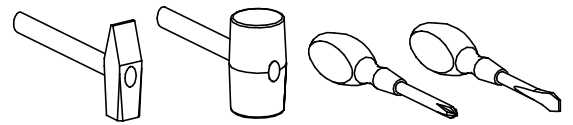

Please read the instruction before assembly

Tools needed for assembly

20 min

Important information:
1) remove the protective foil if the table is in high gloss

Dimensions of elements

No	Width (mm)	Depth (mm)	Height (mm)
1,2	1000	700	32
3	700	210	17
4	700	190	17
5	700	170	17
6	700	150	17

H - 4 St.

G - 32 St.

R - 16 St.
4 x 30 mm

B - 4 St.

F - 4 St.

P - 4 St.