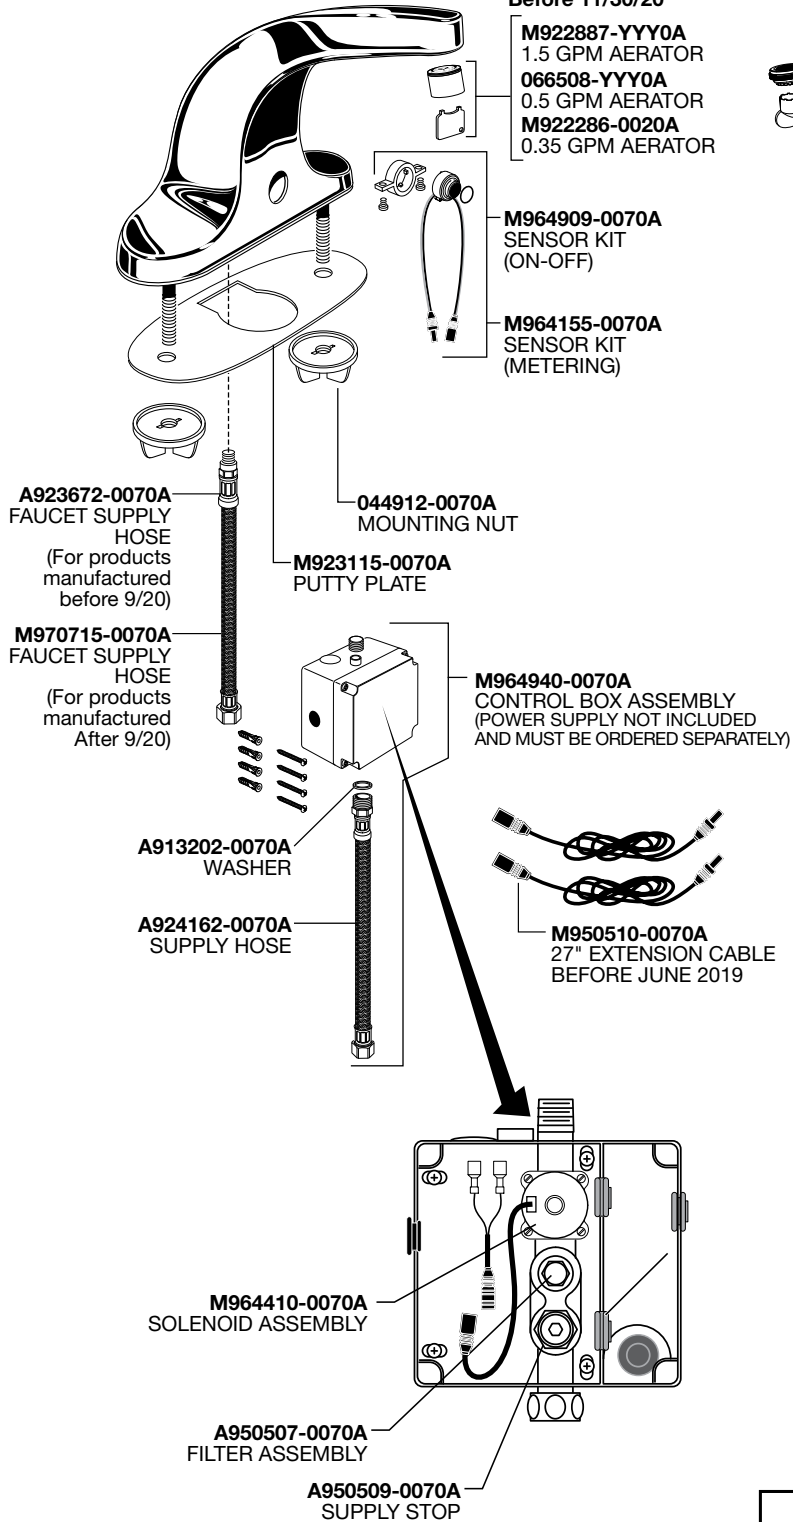

MODEL NUMBERS
605X.202
605X.204
605X.205

For Products Manufactured Before 11/30/20

M922887-YYY0A
1.5 GPM AERATOR
066508-YYY0A
0.5 GPM AERATOR
M922286-0020A
0.35 GPM AERATOR

For Products Manufactured After 11/30/20

M970713-0070A
1.5 GPM AERATOR
M922917-0070A
0.5 GPM AERATOR
M970712-0070A
0.35 GPM AERATOR

Replace the "YYY" with appropriate finish code

CHROME 002

PWRX Battery Pack
6053 - Series

M950361-0070A
PWRX BATTERY PACK

CR-P2 Lithium Battery
6055 - Series

A923654-0070A
BATTERY 6V CR-P2

M950514-0070A
BATTERY HOLDER

Plug-In AC Power Kit
PK00.PAC

M950338-0070A
POWER SUPPLY

M950360-0070A
CONNECTOR LOCKING DEVICE

M950399-0070A
SINGLE AC ADAPTER

Hard-Wired AC Power Kit
PK00.HAC

M950360-0070A
CONNECTOR LOCKING DEVICE

M950511-0070A
10' EXTENSION

M950527-0070A
POWER SUPPLY

Multi-AC Power Kit
PK00.MAC

M950511-0070A
10' EXTENSION

M950512-0070A
MULTI-AC ADAPTER

HOT LINE FOR HELP

For toll-free information and answers to your questions, call:

(844) CRT-TEAM / (844) 278-8326
Mon. - Fri. 8:00 a.m. to 8:00 p.m. EST Saturday 10:00 a.m. to 4:00 p.m. EST
IN MEXICO 01-800-839-1200
IN CANADA 1-800-387-0369 (TORONTO 1-905-306-1093)
Weekdays 8:00 a.m. to 7:00 p.m. EST

Product names listed herein are trademarks of AS America, Inc. ©2020

To learn more about American Standard Selectronic® Products visit our website at:
www.americanstandard-us.com or e-mail us at: CRTTEAM@lifixamericas.com