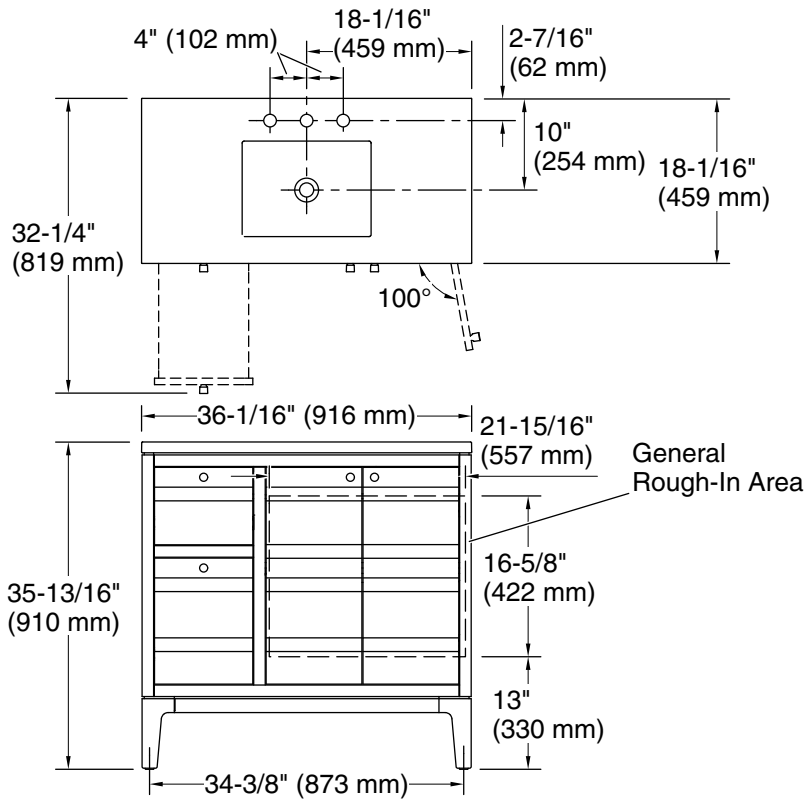

Features

- Set includes cabinet, precut quartz vanity top, sink, legs, and cabinet hardware
- Two full-extension 12-3/4" (325 mm) drawers with soft-close side-mount slides
- Three-way adjustable slow-close door hinges for easy cabinet access
- 18" (457 mm) cabinet interior provides ample storage space
- Finish-matched cabinet interior offers generous clearance for plumbing
- Customize your storage with optional accessories such as floor liners, drawer organizers, and perfectly sized containers (sold separately)
- Bianco Bella quartz vanity top adds beauty and long-lasting durability

Color	Code	Description
	0	White
	1WT	Mohair Grey

Waste Pipe Location Information

Technical Information

All product dimensions are nominal.

Notes

Install this product according to the installation instructions.