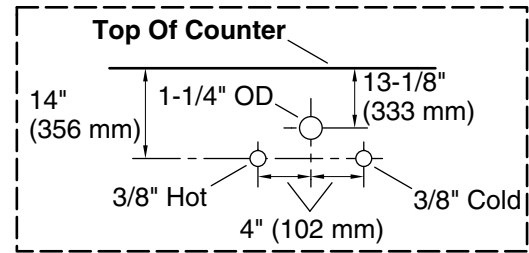

Color	Code	Description
	0	White
	1WT	Mohair Grey

Waste Pipe Location Information

Technical Information

All product dimensions are nominal.

Notes

Install this product according to the installation instructions.