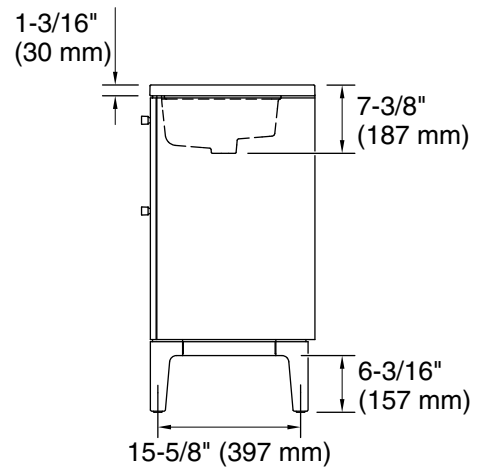

Features

- Set includes cabinet, precut quartz vanity top, sink, legs, and cabinet hardware
- Two full-extension 12-3/4" (325 mm) drawers with soft-close side-mount slides
- Three-way adjustable slow-close door hinges for easy cabinet access
- 18" (457 mm) cabinet interior provides ample storage space
- Finish-matched cabinet interior offers generous clearance for plumbing
- Customize your storage with optional accessories such as floor liners, drawer organizers, and perfectly sized containers (sold separately)
- Bianco Bella quartz vanity top adds beauty and long-lasting durability

Color	Code	Description
	0	White
	1WT	Mohair Grey

Waste Pipe Location Information

Technical Information

All product dimensions are nominal.

Notes

Install this product according to the installation instructions.