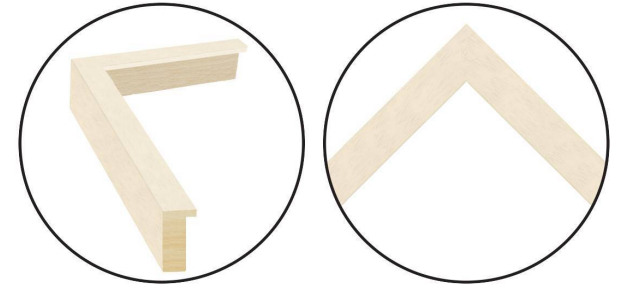

WENDOVER ART GROUP

ITEM NUMBER : **WTFH1391**

TITLE : **Hidden Faces 3**

OUTWARD DIMENSION (W X H) : **13.5" x 15.5"**

FRAME (WIDTH X DEPTH) : **MC2325 | 1" x 2.13"**

FRAME FINISH : **Standard Frame**

Pickled White

DESCRIPTION :

**Giclee on Gallery Wrapped Canvas, Framed in Shadowbox,
Hangs Horizontally and Vertically**