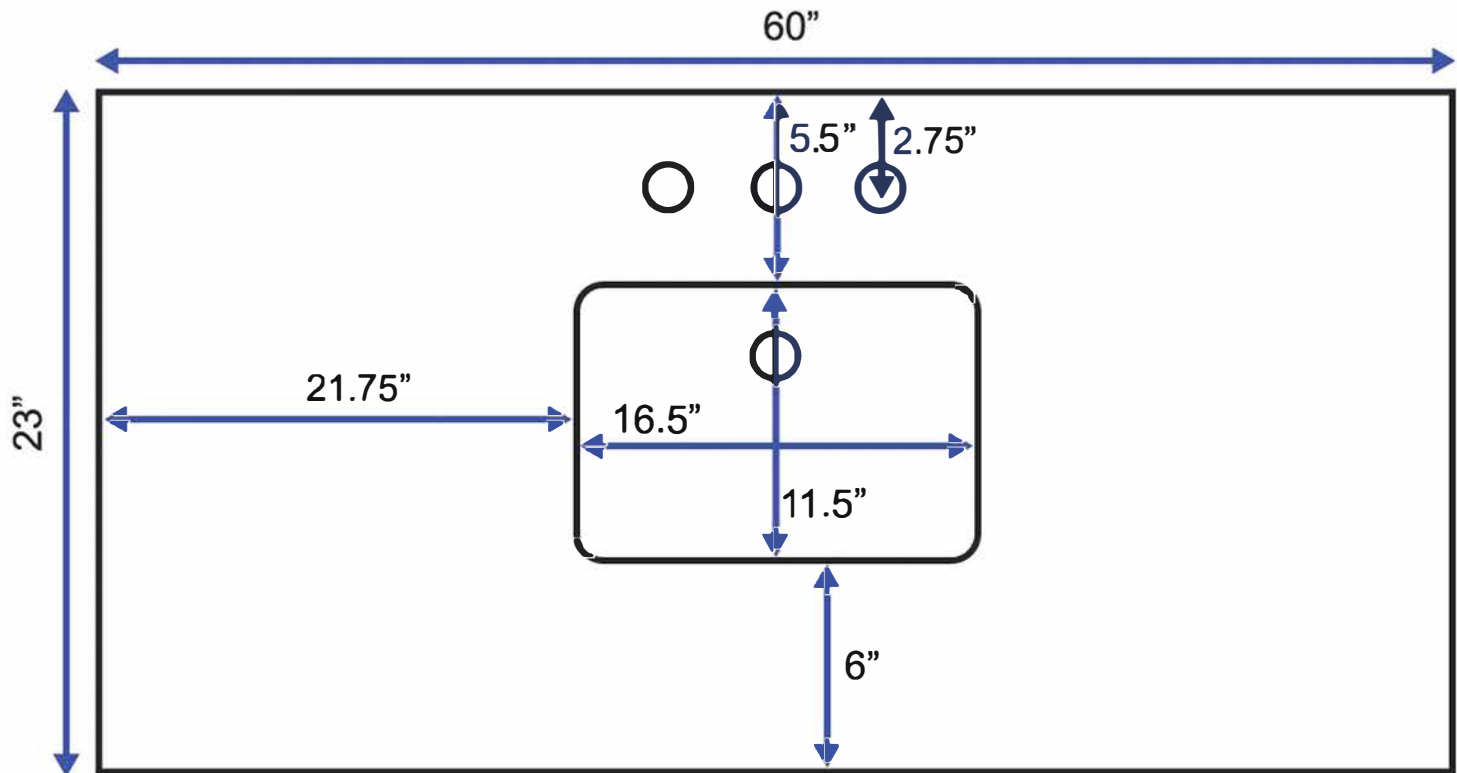

60-inch Single Vanity (Top View)

All measurements are approximate and rounded to the nearest quarter inch.
Please allow for a slight margin of error.