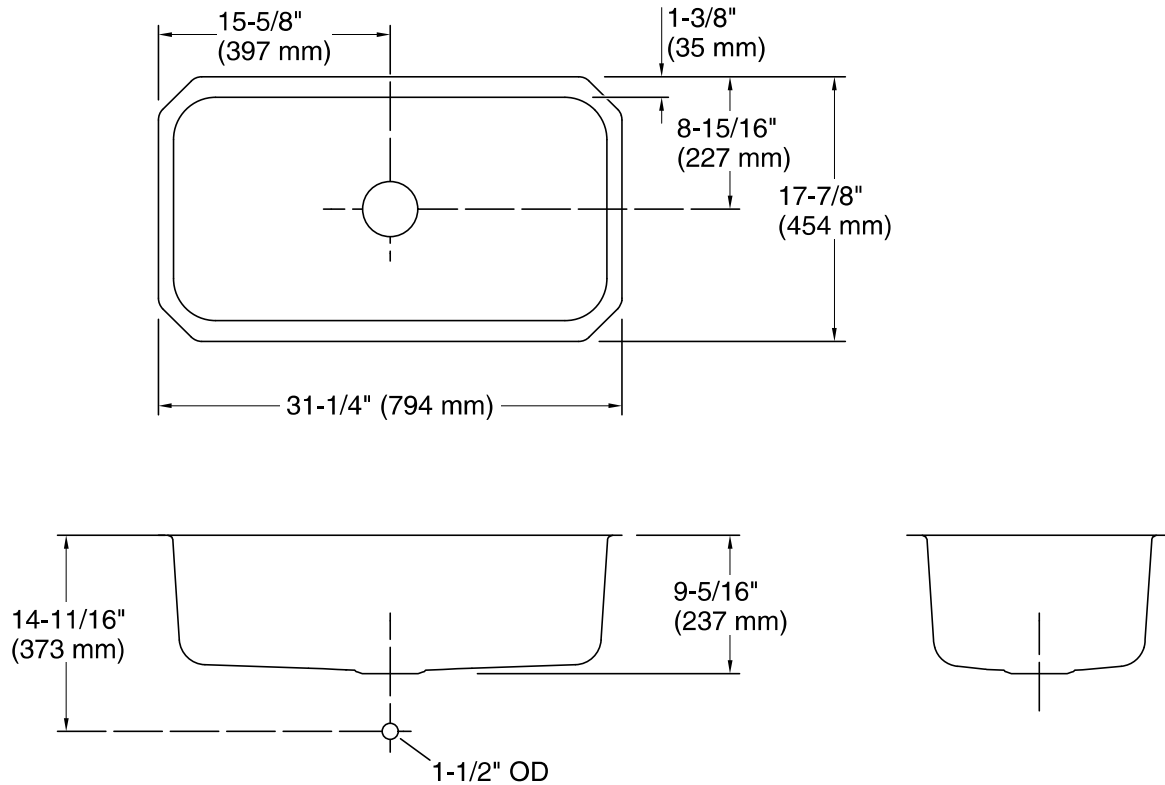

KOHLER®

Undertone® Undermount single-bowl large kitchen sink K-5290

Features

- 36" minimum base cabinet width.
- Single bowl.
- 9" (229 mm) depth provides generous workspace.
- Includes installation hardware.

THE BOLD LOOK
OF **KOHLER®**

Technical Information

All product dimensions are nominal.

Bowl configuration: Single

Installation: Under-mount

Min. base cabinet width: 36" (914 mm)

Bowl area (Center): Length: 29-3/16" (742 mm)

Width: 15-1/16" (383 mm)

Bowl depth: 9" (229 mm)

Water depth: 9" (229 mm)

Template: 1219562-7, required, included

Notes

Install this product according to the installation instructions.