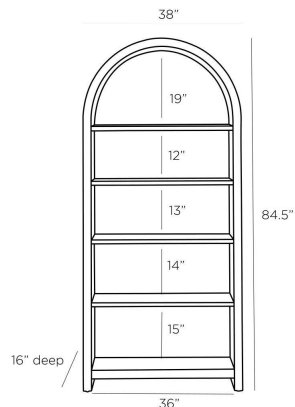

## OSMOND BOOKSHELF

5728

H: 84.5 IN, W: 38 IN, D: 16 IN,  
Ebony

Inspired by the windows of the Roman Colosseum, the Osmond brings this architectural reference to life. The oak veneer foundation in ebony is fitted with five shelves in an oyster finish for a unique contrast. An antique brass inlay traces the frame. Finish will vary.

### DIMENSIONS

|                    |                    |
|--------------------|--------------------|
| Foot Print         | W: 38 IN, D: 16 IN |
| Shelf              | W: 34 IN, D: 16 IN |
| Diagonal Dimension | 86 IN              |
| Clearance          | 3 IN               |

### SHIPPING

|                       |                                    |
|-----------------------|------------------------------------|
| Shipping Requirements | TruckShip                          |
| Product Weight        | 160 lbs                            |
| Gross Weight 1        | 210 lbs                            |
| Shipping Box 1        | H: 87 IN, L: 42.13 IN, W: 19.88 IN |