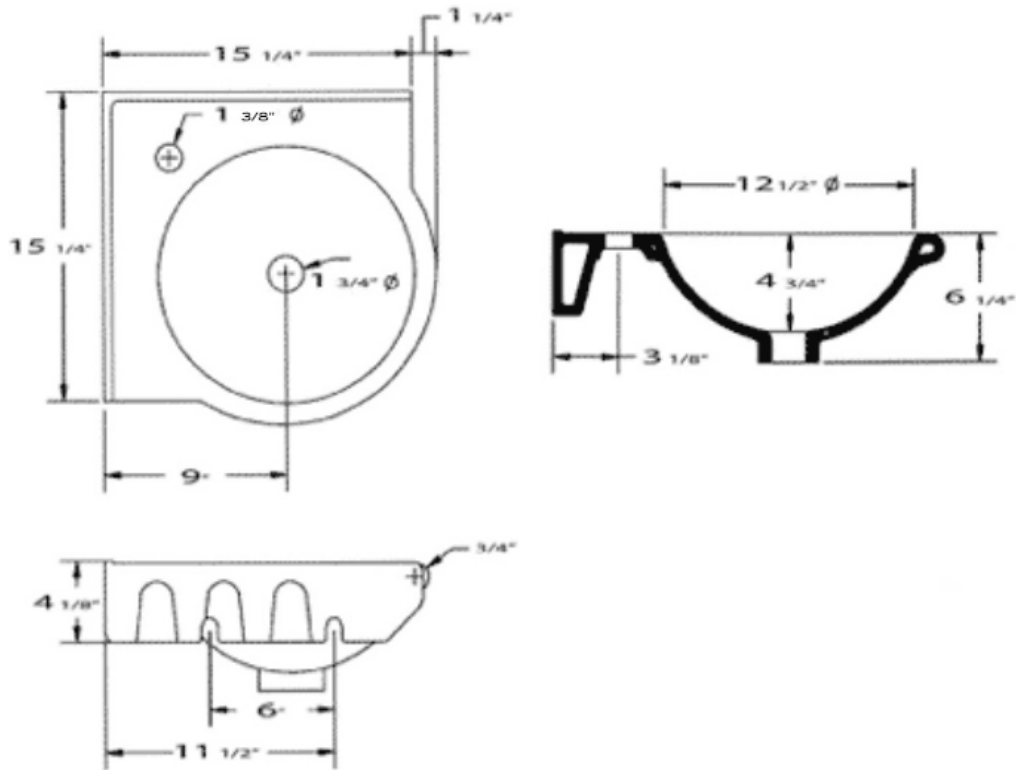

AB104

White 15" Round Corner Wall Mounted Porcelain Bathroom Sink

Note: All product dimensions are approximate and should be verified on site prior to installation.
Visit www.ALFIbrand.com for more information.