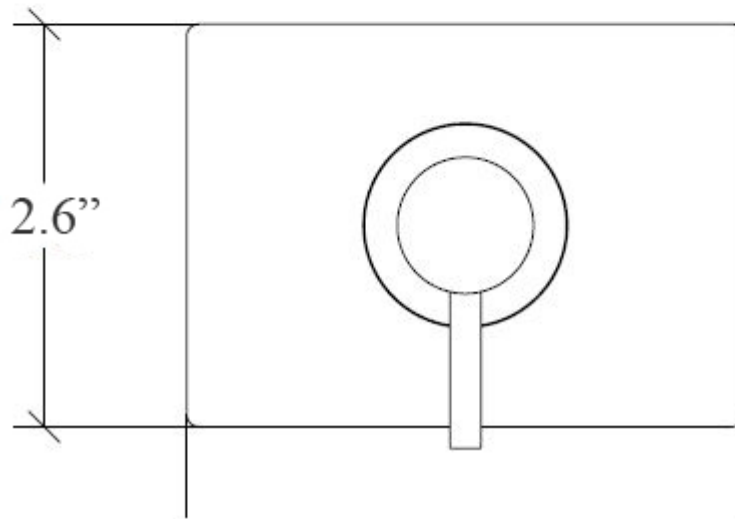

Product Specs Sheets

Collection
Saon

Model |
Saon 4034

Dimensions Metric

1 inch = 2.54 cm
1 inch = 25.4 mm

WS[®]
BATH
COLLECTIONS

1051 Lea Drive - Collegeville, PA 19426
Tel. 215 513 9400 - Fax 610 831 0215