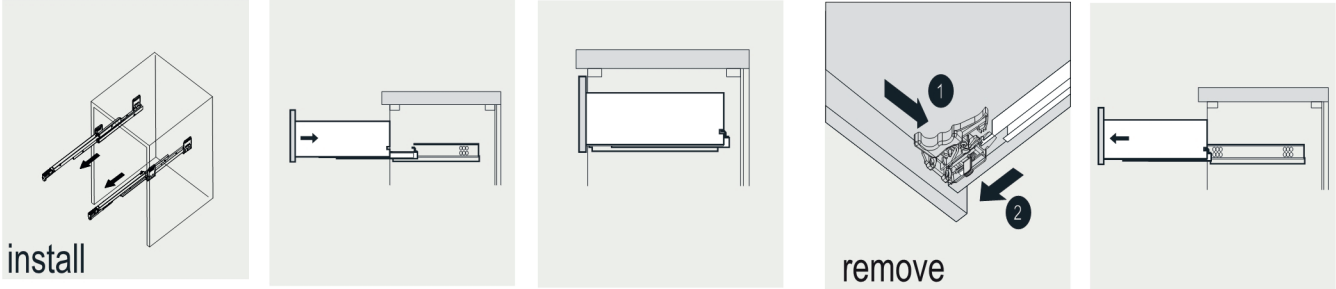

VIVA

MODLE NO : EVFT149BN

- Please check your product packaging to make Sure the included accessories are in the "list of standard accessories".if any parts are missing, please contact your local dealer immediately
- Do not allow any sharp objects to come in contact with the cabinet,as it will scratch the surface
- Continuous and prolonged exposure to direct sunlight may cause discoloration to the wood.
- Continuous and prolonged exposure to direct sunlight may cause discoloration to the wood.
- Please avoid using cleaning products that contain bleach or ammonia.
- Wood surface should only be cleaned with wood care products such as soapy water or furniture polish.

ERECTING TOOL

DRAWER'S ADJUST

INSTALLATION INSTRUCTIONS