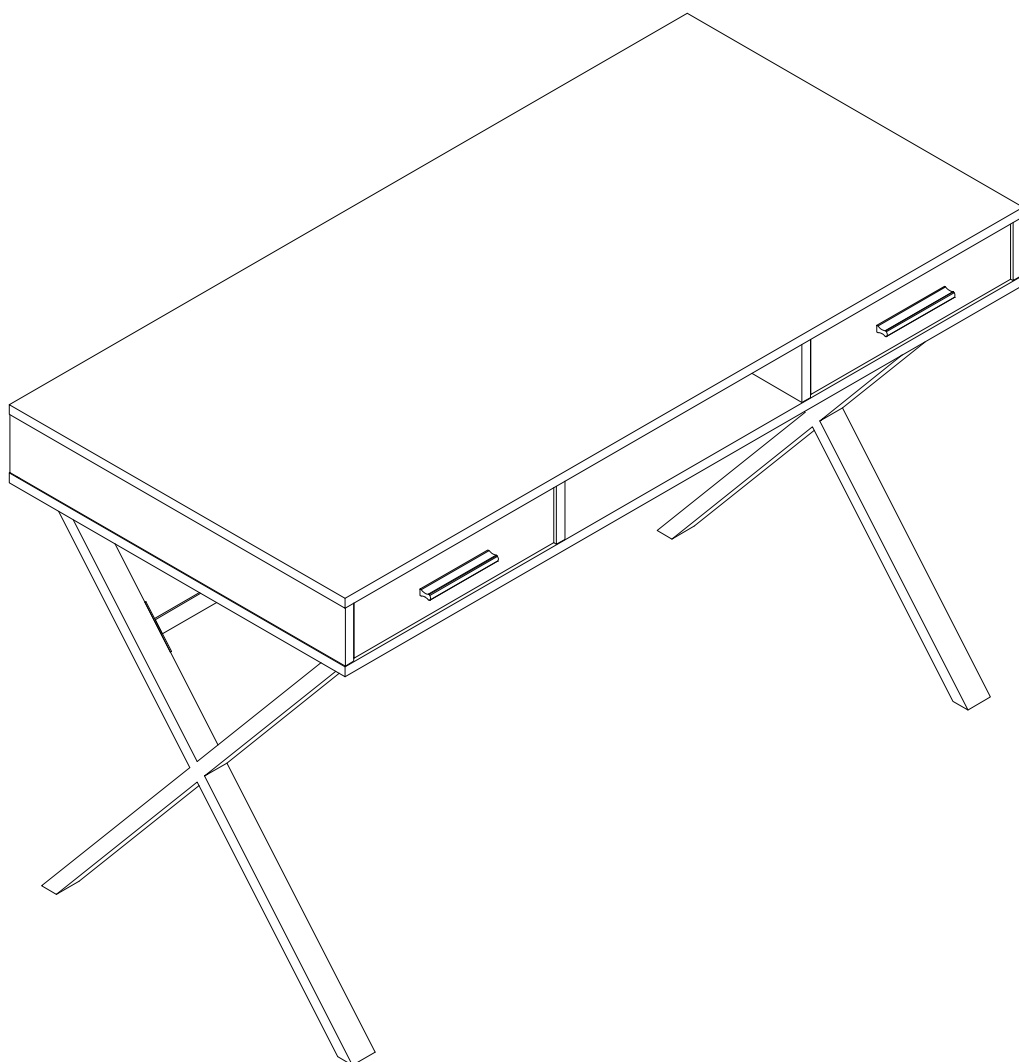

# ASSEMBLY INSTRUCTIONS INSTRUCTIONS D'ASSEMBLAGE

COMPUTER DESK 47L DARK TAUPE 2 DRAWERS 1 SHELF BLACK METAL

BUREAU 47L TAUPE FONCÉ 2 TIRROIRS 1 ÉTAGÈRE MÉTAL NOIR

A | 16PCS

∅15x9mm	4x40mm	6x30mm	3x12mm	4x16mm		
B   16PCS	C   20PCS	D   20PCS	E   24PCS	F   4PCS	G   4PCS	H   4PCS
∅10mm		6x12mm	6x30mm	6x60mm		
I   4PCS	J   2PCS	K   4PCS	L   12PCS	M   4PCS	N   1PC	O   4PCS