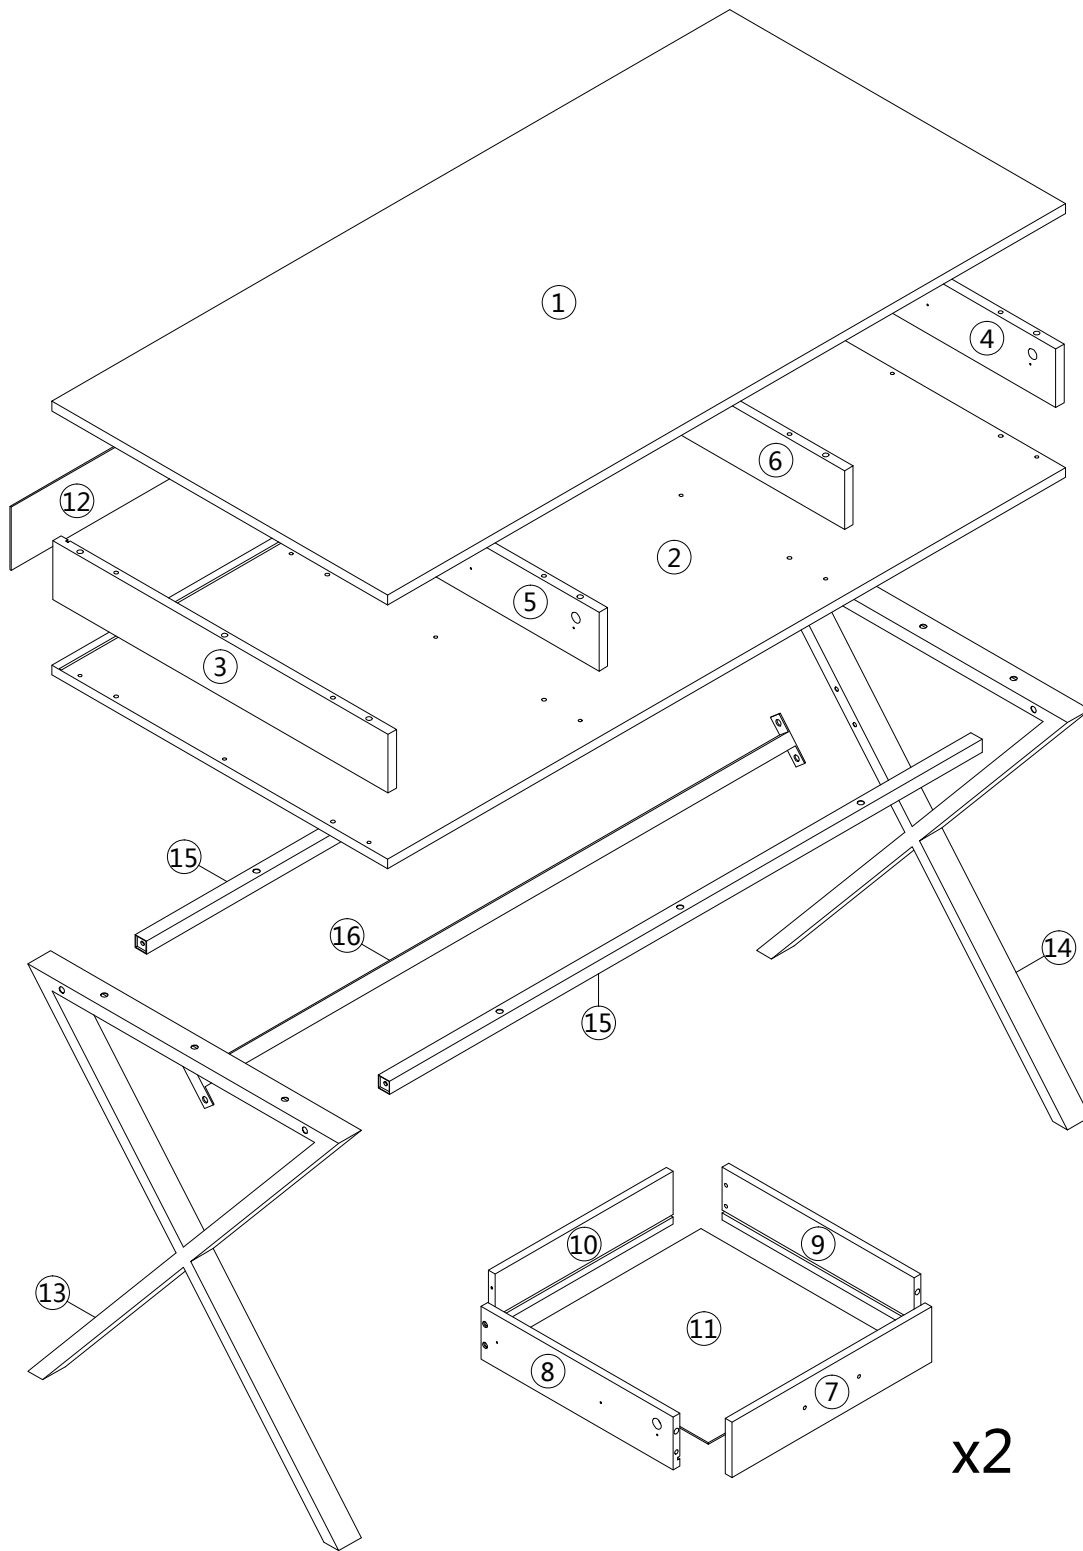

# ASSEMBLY INSTRUCTIONS INSTRUCTIONS D'ASSEMBLAGE

COMPUTER DESK 47L DARK TAUPE 2 DRAWERS 1 SHELF BLACK METAL

BUREAU 47L TAUPE FONCÉ 2 TIRROIRS 1 ÉTAGÈRE MÉTAL NOIR

A | 16PCS

∅15x9mm	4x40mm	6x30mm	3x12mm	4x16mm		
B   16PCS	C   20PCS	D   20PCS	E   24PCS	F   4PCS	G   4PCS	H   4PCS
∅10mm		6x12mm	6x30mm	6x60mm		
I   4PCS	J   2PCS	K   4PCS	L   12PCS	M   4PCS	N   1PC	O   4PCS