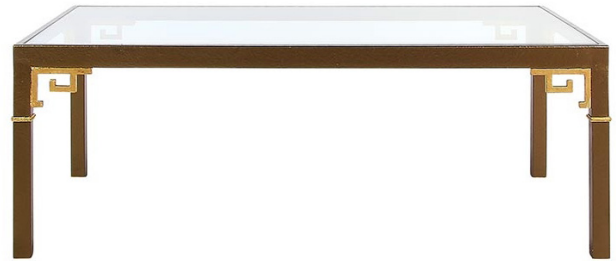

# Eros Coffee Table

SKU#

**CT56**

Overall

18.5"h x 52"w x 30"d

Description

Your living room's style becomes something spectacular with this glass and metal coffee table. A tempered glass tabletop with slim yet durable legs. Meanwhile, a stylish Greek key molded design enhances the appearance of the frame.

Materials

Wrought Iron/ Glass

Finish Options

AB Antique Black

BB Bronzed Brass

DO Deep Ocean

DG Distressed Gray

FB Flat Black

GL Gold Leaf (+15%)

MB Metallic Bronze

MG Metallic Graphite

OW Oyster White

SL Silver Leaf (+15%)

AS As Shown (+15%)

Weight

98 lb