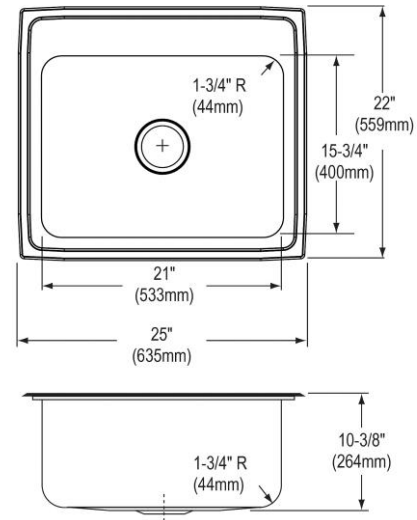

AMERICAN PRIDE. A LIFETIME TRADITION. Like your family, the Elkay family has values and traditions that endure. For almost a century, Elkay has been a family-owned and operated company, providing thousands of jobs that support our families and communities.

Product Compliance: ASME A112.19.3/CSA B45.4
Buy American Act

Sinks are listed by IAPMO® as meeting the applicable requirements of the Uniform Plumbing Code®, International Plumbing Code®, and National Plumbing Code of Canada.

[Clean and Care Manual (PDF)](#)
[Installation Instructions (PDF) - 100005236](#)
[Warranty (PDF)](#)

Similar models are available with: Perfect Drain, Quick-Clip Mounting System