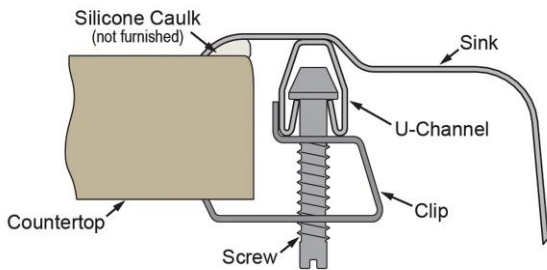

**Hole Drilling Configurations:**

1-1/2" (38mm) Diameter Faucet Holes on 4" (102mm) Centers

**Installation Profile:**

Optional Accessories		
<a href="#">LKWBG2115SS</a>	Elkay Stainless Steel 20" x 14-3/4" x 1" Bottom Grid <a href="#">Spec Sheet (PDF)</a>	
<a href="#">CB1516</a>	Elkay Hardwood 15" x 16-3/4" x 3/4" Cutting Board <a href="#">Spec Sheet (PDF)</a>	
<a href="#">LK99</a>	Elkay Deluxe 3-1/2" Drain Type 304 Stainless Steel Body Strainer Basket Rubber Seal and Tailpiece <a href="#">Spec Sheet (PDF)</a>	
<a href="#">LKGT1041CR</a>	Elkay Gourmet Single Hole Kitchen Faucet Pull-out Spray and Lever Handle with Hi and Mid-rise Base Options Chrome <a href="#">Spec Sheet (PDF)</a>	
<a href="#">LKGT1041NK</a>	Elkay Gourmet Single Hole Kitchen Faucet Pull-out Spray and Lever Handle with Hi and Mid-rise Base Options Brushed Nickel <a href="#">Spec Sheet (PDF)</a>	