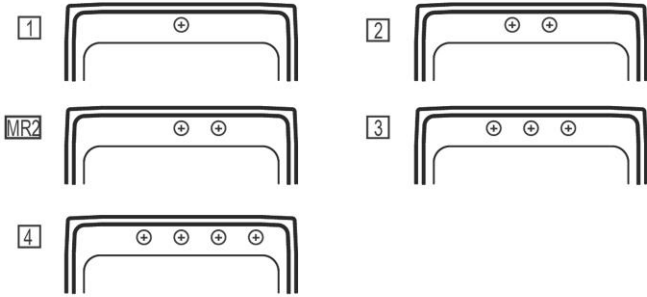

**Hole Drilling Configurations:**

1-1/2" (38mm) Diameter Faucet Holes on 4" (102mm) Centers

**Installation Profile:**

Optional Accessories		
<a href="#">LKWBG2115SS</a>	Elkay Stainless Steel 20" x 14-3/4" x 1" Bottom Grid <a href="#">Spec Sheet (PDF)</a>	
<a href="#">CB1516</a>	Elkay Hardwood 15" x 16-3/4" x 3/4" Cutting Board <a href="#">Spec Sheet (PDF)</a>	
<a href="#">LK99</a>	Elkay Deluxe 3-1/2" Drain Type 304 Stainless Steel Body Strainer Basket Rubber Seal and Tailpiece <a href="#">Spec Sheet (PDF)</a>	
<a href="#">LKGT1041CR</a>	Elkay Gourmet Single Hole Kitchen Faucet Pull-out Spray and Lever Handle with Hi and Mid-rise Base Options Chrome <a href="#">Spec Sheet (PDF)</a>	
<a href="#">LKGT1041NK</a>	Elkay Gourmet Single Hole Kitchen Faucet Pull-out Spray and Lever Handle with Hi and Mid-rise Base Options Brushed Nickel <a href="#">Spec Sheet (PDF)</a>	