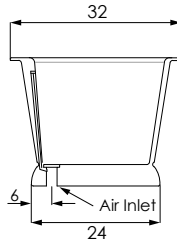

METRO COLLECTION

CHATEAU 6632

SIZE
66.32.24

WATER CAPACITY
80 Gallons

WEIGHT
400 Pounds

INSTALLATION
Freestanding

BACK SLOPE
15°

MATERIAL
HydroLuxe SS™