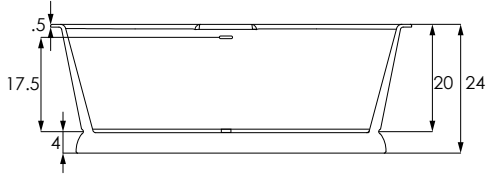

METRO COLLECTION

CHATEAU 6632

SIZE
66.32.24

WATER CAPACITY
80 Gallons

WEIGHT
400 Pounds

INSTALLATION
Freestanding

BACK SLOPE
15°

MATERIAL
HydroLuxe SS™