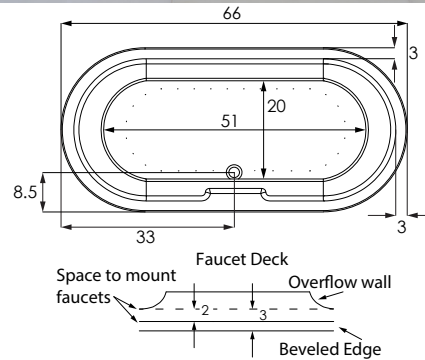

METRO COLLECTION

CHATEAU 6632

SIZE
66.32.24

WATER CAPACITY
80 Gallons

WEIGHT
400 Pounds

INSTALLATION
Freestanding

BACK SLOPE
15°

MATERIAL
HydroLuxe SS™