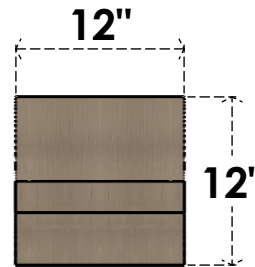

## ITEM NUMBER: CORU12X12X12RIDRCPR

12"W X 12"D X 12"H SERIES 1 WIDE RIDGEWOOD ROUGH CEDAR  
TIMBERTHANE FAUX WOOD CORBEL, PRIMED

**SIDE PROFILE**

**FRONT PROFILE**

**ISOMETRIC**

EKENA MILLWORK  
2300 WEST MAIN ST.  
CLARKSVILLE, TX 75426  
TOLL FREE: 866-607-0453  
WWW.EKENAMILLWORK.COM

### NOTES

1. INSTALLATION TO BE COMPLETED IN ACCORDANCE WITH MANUFACTURER'S SPECIFICATIONS.
2. DRAWING MAY NOT BE TO SCALE
3. THIS DRAWING IS INTENDED FOR DESIGN AND PLANNING PURPOSES ONLY.
4. ALL INFORMATION CONTAINED HEREIN WAS CURRENT AT THE TIME OF DEVELOPMENT BUT MUST BE REVIEWED AND APPROVED BY THE PRODUCT MANUFACTURER TO BE CONSIDERED ACCURATE.
5. TIMBERTHANE ARCHITECTURAL PRODUCTS ARE MADE FROM HIGH DENSITY URETHANE AND COME FACTORY PRIMED