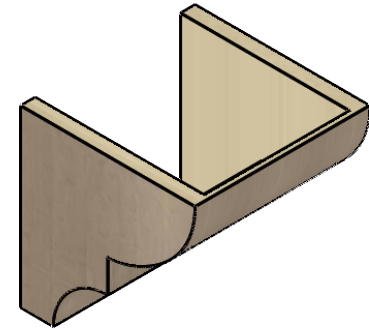

## ITEM NUMBER: CORU12X12X12RIDRCPR

12"W X 12"D X 12"H SERIES 1 WIDE RIDGEWOOD ROUGH CEDAR  
TIMBERTHANE FAUX WOOD CORBEL, PRIMED

**SIDE PROFILE**

**FRONT PROFILE**

**ISOMETRIC**

EKENA MILLWORK  
2300 WEST MAIN ST.  
CLARKSVILLE, TX 75426  
TOLL FREE: 866-607-0453  
WWW.EKENAMILLWORK.COM

### NOTES

1. INSTALLATION TO BE COMPLETED IN ACCORDANCE WITH MANUFACTURER'S SPECIFICATIONS.
2. DRAWING MAY NOT BE TO SCALE
3. THIS DRAWING IS INTENDED FOR DESIGN AND PLANNING PURPOSES ONLY.
4. ALL INFORMATION CONTAINED HEREIN WAS CURRENT AT THE TIME OF DEVELOPMENT BUT MUST BE REVIEWED AND APPROVED BY THE PRODUCT MANUFACTURER TO BE CONSIDERED ACCURATE.
5. TIMBERTHANE ARCHITECTURAL PRODUCTS ARE MADE FROM HIGH DENSITY URETHANE AND COME FACTORY PRIMED