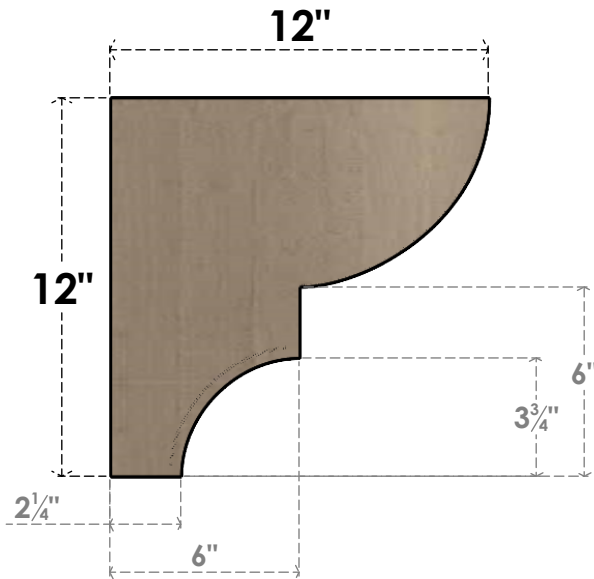

## ITEM NUMBER: CORU12X12X12RIDRCPR

12"W X 12"D X 12"H SERIES 1 WIDE RIDGEWOOD ROUGH CEDAR  
TIMBERTHANE FAUX WOOD CORBEL, PRIMED

**SIDE PROFILE**

**FRONT PROFILE**

**ISOMETRIC**

EKENA MILLWORK  
2300 WEST MAIN ST.  
CLARKSVILLE, TX 75426  
TOLL FREE: 866-607-0453  
WWW.EKENAMILLWORK.COM

### NOTES

1. INSTALLATION TO BE COMPLETED IN ACCORDANCE WITH MANUFACTURER'S SPECIFICATIONS.
2. DRAWING MAY NOT BE TO SCALE
3. THIS DRAWING IS INTENDED FOR DESIGN AND PLANNING PURPOSES ONLY.
4. ALL INFORMATION CONTAINED HEREIN WAS CURRENT AT THE TIME OF DEVELOPMENT BUT MUST BE REVIEWED AND APPROVED BY THE PRODUCT MANUFACTURER TO BE CONSIDERED ACCURATE.
5. TIMBERTHANE ARCHITECTURAL PRODUCTS ARE MADE FROM HIGH DENSITY URETHANE AND COME FACTORY PRIMED