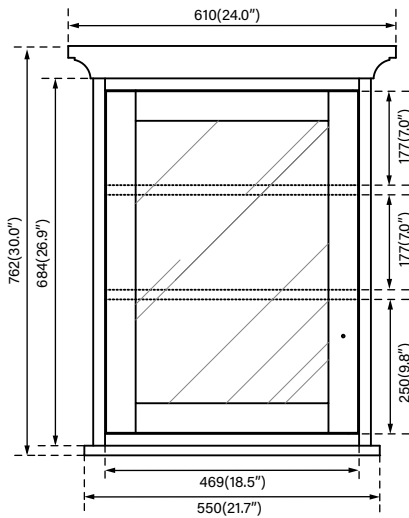

MIRROR CABINET 24''

MIRROR CABINET

Colors/Finishes: White, Titanium Grey, Navy Blue

Nominal Dimension: 24W*6.9D*30H inches

FEATURES:

- Durable solid popular wood frame
- Anti-fog glass
- 1 soft-close door
- Mirror cabinet hangs vertically
- 2 solid wood shelves inside
- Metal alloy hardware with decorative porcelain
- Austria BLUM soft-close hinges system

PRODUCT DIAGRAMS:

Front

Back

Side

Top

MIRROR CABINET INSTALLATION

E2430MC

SUGGESTED TOOLS AND MATERIALS:

PART LIST:

NOTE: Determine overall mirror dimensions before installation.
Requires two(2) person in installation.

Accessories and parts may vary from the picture above. Depends on the product model and size.