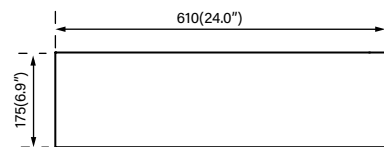

MIRROR CABINET 24''

MIRROR CABINET

Colors/Finishes: White, Titanium Grey, Navy Blue

Nominal Dimension: 24W*6.9D*30H inches

FEATURES:

- Durable solid popular wood frame
- Anti-fog glass
- 1 soft-close door
- Mirror cabinet hangs vertically
- 2 solid wood shelves inside
- Metal alloy hardware with decorative porcelain
- Austria BLUM soft-close hinges system

PRODUCT DIAGRAMS:

Back

Side

Top