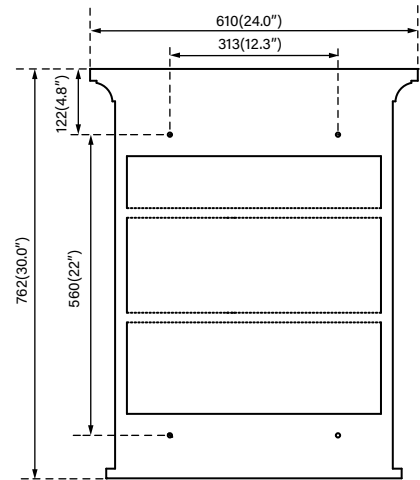

MIRROR CABINET 24''

MIRROR CABINET

Colors/Finishes: White, Titanium Grey, Navy Blue

Nominal Dimension: 24W*6.9D*30H inches

FEATURES:

- Durable solid popular wood frame
- Anti-fog glass
- 1 soft-close door
- Mirror cabinet hangs vertically
- 2 solid wood shelves inside
- Metal alloy hardware with decorative porcelain
- Austria BLUM soft-close hinges system

PRODUCT DIAGRAMS:

Front

Back

Side

Top

MIRROR CABINET INSTALLATION

E2430MC

SUGGESTED TOOLS AND MATERIALS:

PART LIST:

NOTE: Determine overall mirror dimensions before installation.
Requires two(2) person in installation.

Accessories and parts may vary from the picture above. Depends on the product model and size.