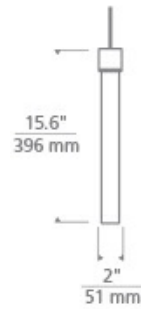

Note. Note. MP includes 4" Round Flush Canopy. Nightshade Black not available in MO.

700 _____ LNG _____

JOB NAME _____

NOTES _____

MINI LINGER PENDANT

SPECIFICATIONS

HARDWARE MATERIAL	Metal
SHADE MATERIAL	Glass
NET WEIGHT	2 lbs
HEIGHT	15.6in
WIDTH	2in
LENGTH	2in
UP LIGHT / DOWN LIGHT / BOTH?	
WET LISTED	
DAMP LISTED	
DRY LISTED	Yes
MIN. HANGING HEIGHT	21.6in
MAX HANGING HEIGHT	87.6in
SLOPED CEILING ADAPTABLE?	Yes 45° Max
GENERAL LISTING	ETL Listed
INCLUDES	