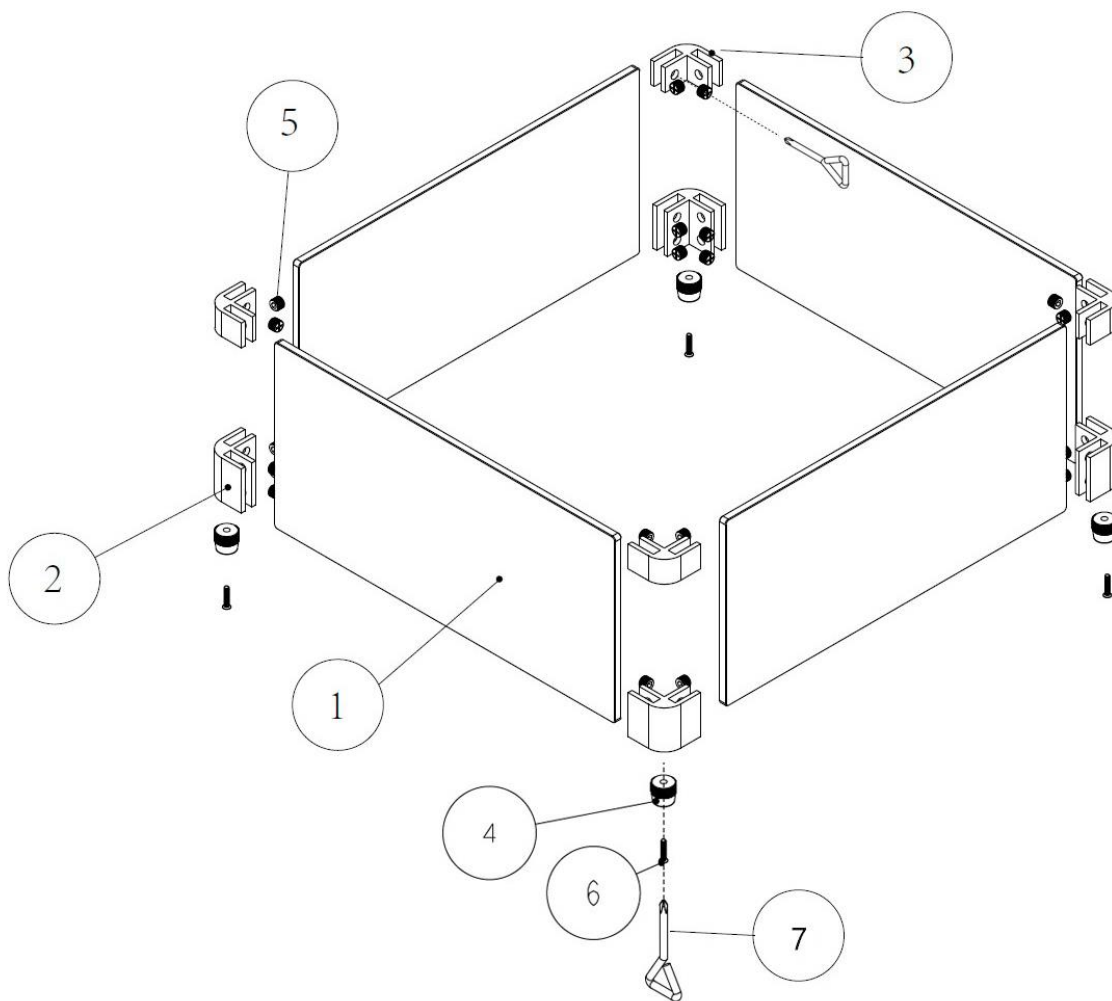

Instruction Manual

No.	1	2	3	4	5	6	7
Name	Glass	Aluminum clip A	Aluminum clip B	Bottom foot	M8*1*6.5 Fastening Screw	M4*12 flat head screw	Simple screwdriver
Photo							
Quantity	4pcs	4pcs	4pcs	4pcs	24pcs	4pcs	1pcs