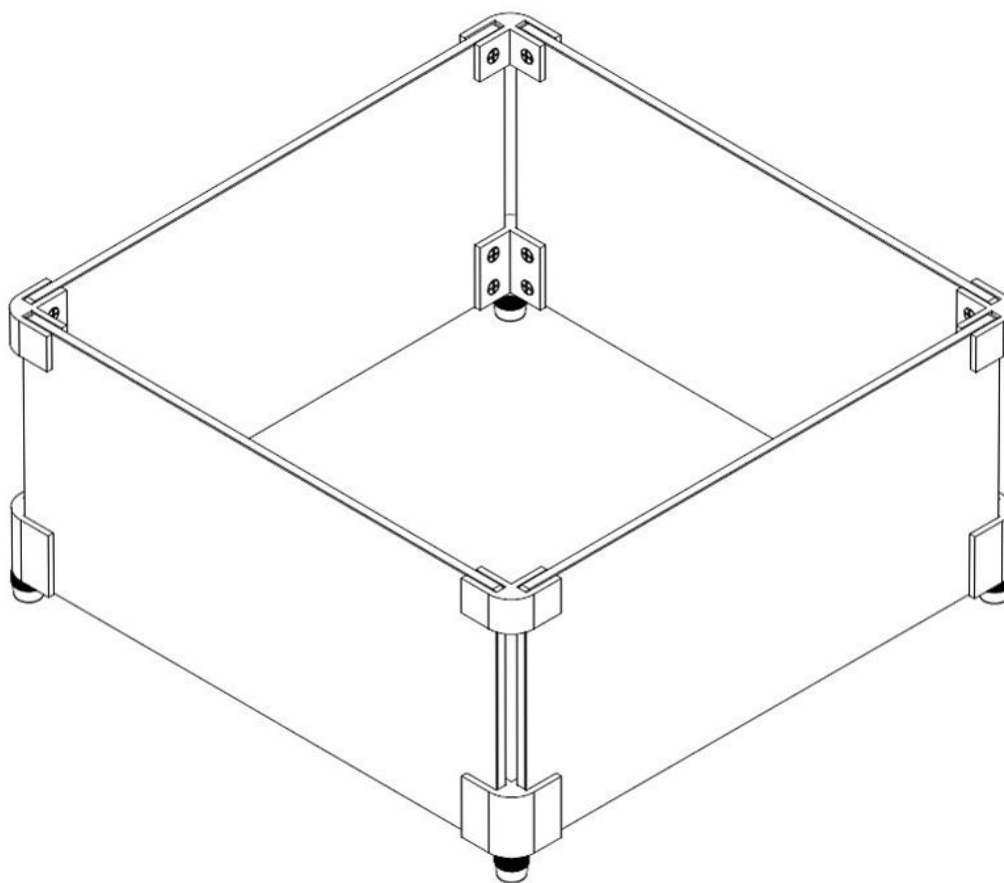

Instruction Manual

No.	1	2	3	4	5	6	7
Name	Glass	Aluminum clip A	Aluminum clip B	Bottom foot	M8*1*6.5 Fastening Screw	M4*12 flat head screw	Simple screwdriver
Photo							
Quantity	4pcs	4pcs	4pcs	4pcs	24pcs	4pcs	1pcs