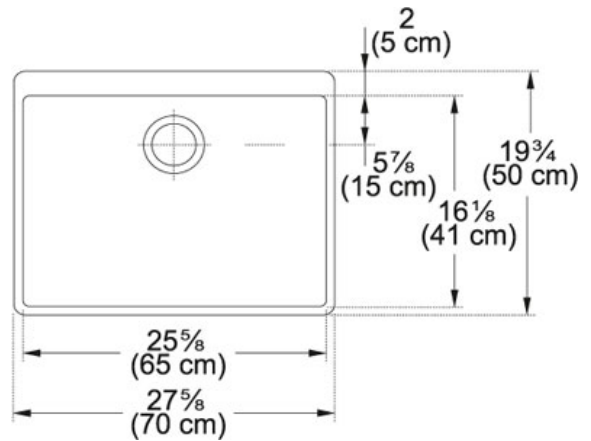

SPECIFICATION SHEET

PRODUCT FAMILY: Sinks FINISH: Fireclay White SERIES: MANOR HOUSE MODEL: MHK110-28

Product Information

FUN#	130.0066.200
US Part Number	MHK110-28WH
Minimum Cabinet Size	30"
Drain Opening	3 1/2"
Outer Dimensions	27 5/8"x19 3/4"x7 7/8"
Bowl Size	25 5/8"x16 1/8"x7 1/8"
Number of Bowls	1
*	Dimensions may vary by 2% (plus or minus) due to material attributes and firing process. Finish on front and sides only.
Type of Material	Fireclay