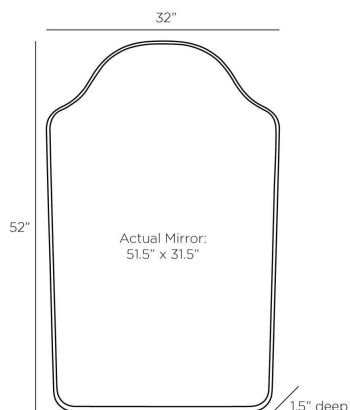

# ARTERIO RS

## AYERS MIRROR

WMI28  
H: 52 IN, W: 32 IN, D: 1.5 IN,  
Antique Brass, Iron

The portal shape of a classic arched mirror finds a minimalist update in Ayers. Delicately framed in chattered iron finished antique brass for extra impact. Designed to be hung vertically, it is fitted with security cleat hardware. Finish will vary.

### DIMENSIONS

Actual Mirror	H: 51.5 IN, W: 31.5 IN
---------------	------------------------

### ADDITIONAL INFO

Features	T-Screw Hardware Included
Hanger Position	Vertical Only
Hanger Type	Security Cleat
Hanger Size	24"