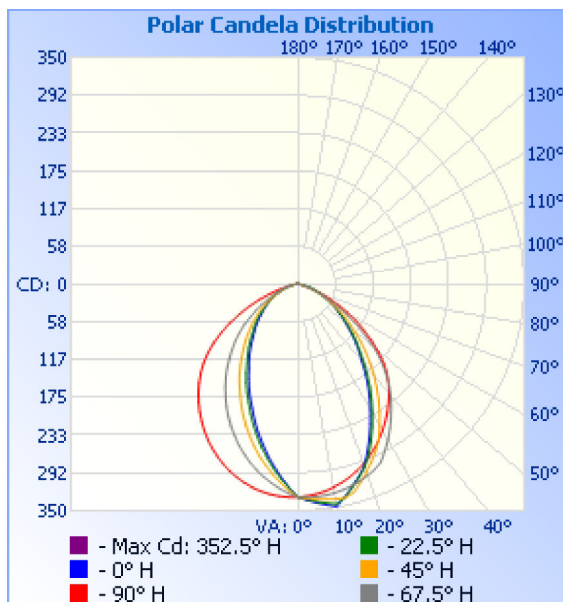

KUZCO LIGHTING

LUMINAIRE PHOTOMETRIC REPORT

Filename: EW60308-BK - Lenox
Manufacturer: KUZCO LIGHTING
Luminaire: LENOX / Wall Mount
Luminaire Cat: EW60308-BK
Lamp Cat: CUS0660-1000-930-120-S3
Lamp Output: Total luminaire Lumens: 591.3
Max Candela: 348.9 at Horizontal: 352.5°, Vertical: 10°
Input Wattage: 11.4
Luminous Opening: (L: 5.91", W: 1.57", H: 0.79")
Test: 1139-18
Test Date: 14 August 2018
Test Lab: KUZCO LIGHTING
Photometry : Type C
CIE Class: Direct
Cutoff Class: Cutoff
Nema Type: 7 X 7

Zonal Lumen Summary

Zone	Lumens	% Luminaire
0-30	227.5	38.5%
0-40	349.2	59.1%
0-60	537.3	90.9%
60-90	54.0	9.1%
0-90	591.3	100%

Lumens Per Zone

Zone	Lumens	% Total
0-10	30.4	5.1%
10-20	82.8	14.0%
20-30	114.4	19.3%
30-40	121.7	20.6%
40-50	108.8	18.4%
50-60	79.3	13.4%
60-70	41.6	7.0%
70-80	11.3	1.9%
80-90	1.2	0.2%