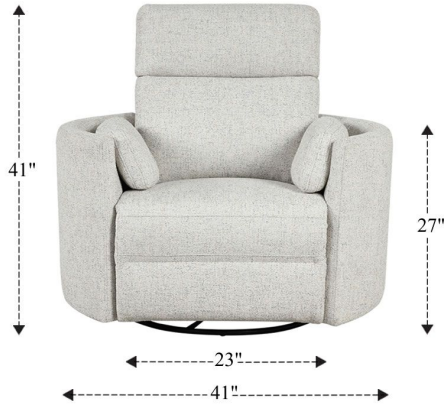

## Power Swivel Glider Recliner

Overall Dimensions	41" x 38" x 41"
Overall Width	41"
Overall Depth	38"
Overall Height	41"
Overall Weight	119.5 lbs.
Fully Reclined	62.5"
Distance from Wall	13.75"
Back of Seat to end of Chaise	41"
Leg Height (Distance from Foot Rest to Floor in Full Recline)	20.5"
Head Height (Distance from Headrest to Floor in Full Recline)	30.5"

Seat Width	23"
Seat Depth	22.75"
Seat Height	20"
Arm Width	2.5"
Arm Depth	26.5"
Arm Height	27"
Back Width	23.5"
Back Height	24.5"
Headrest Extended from Back	--