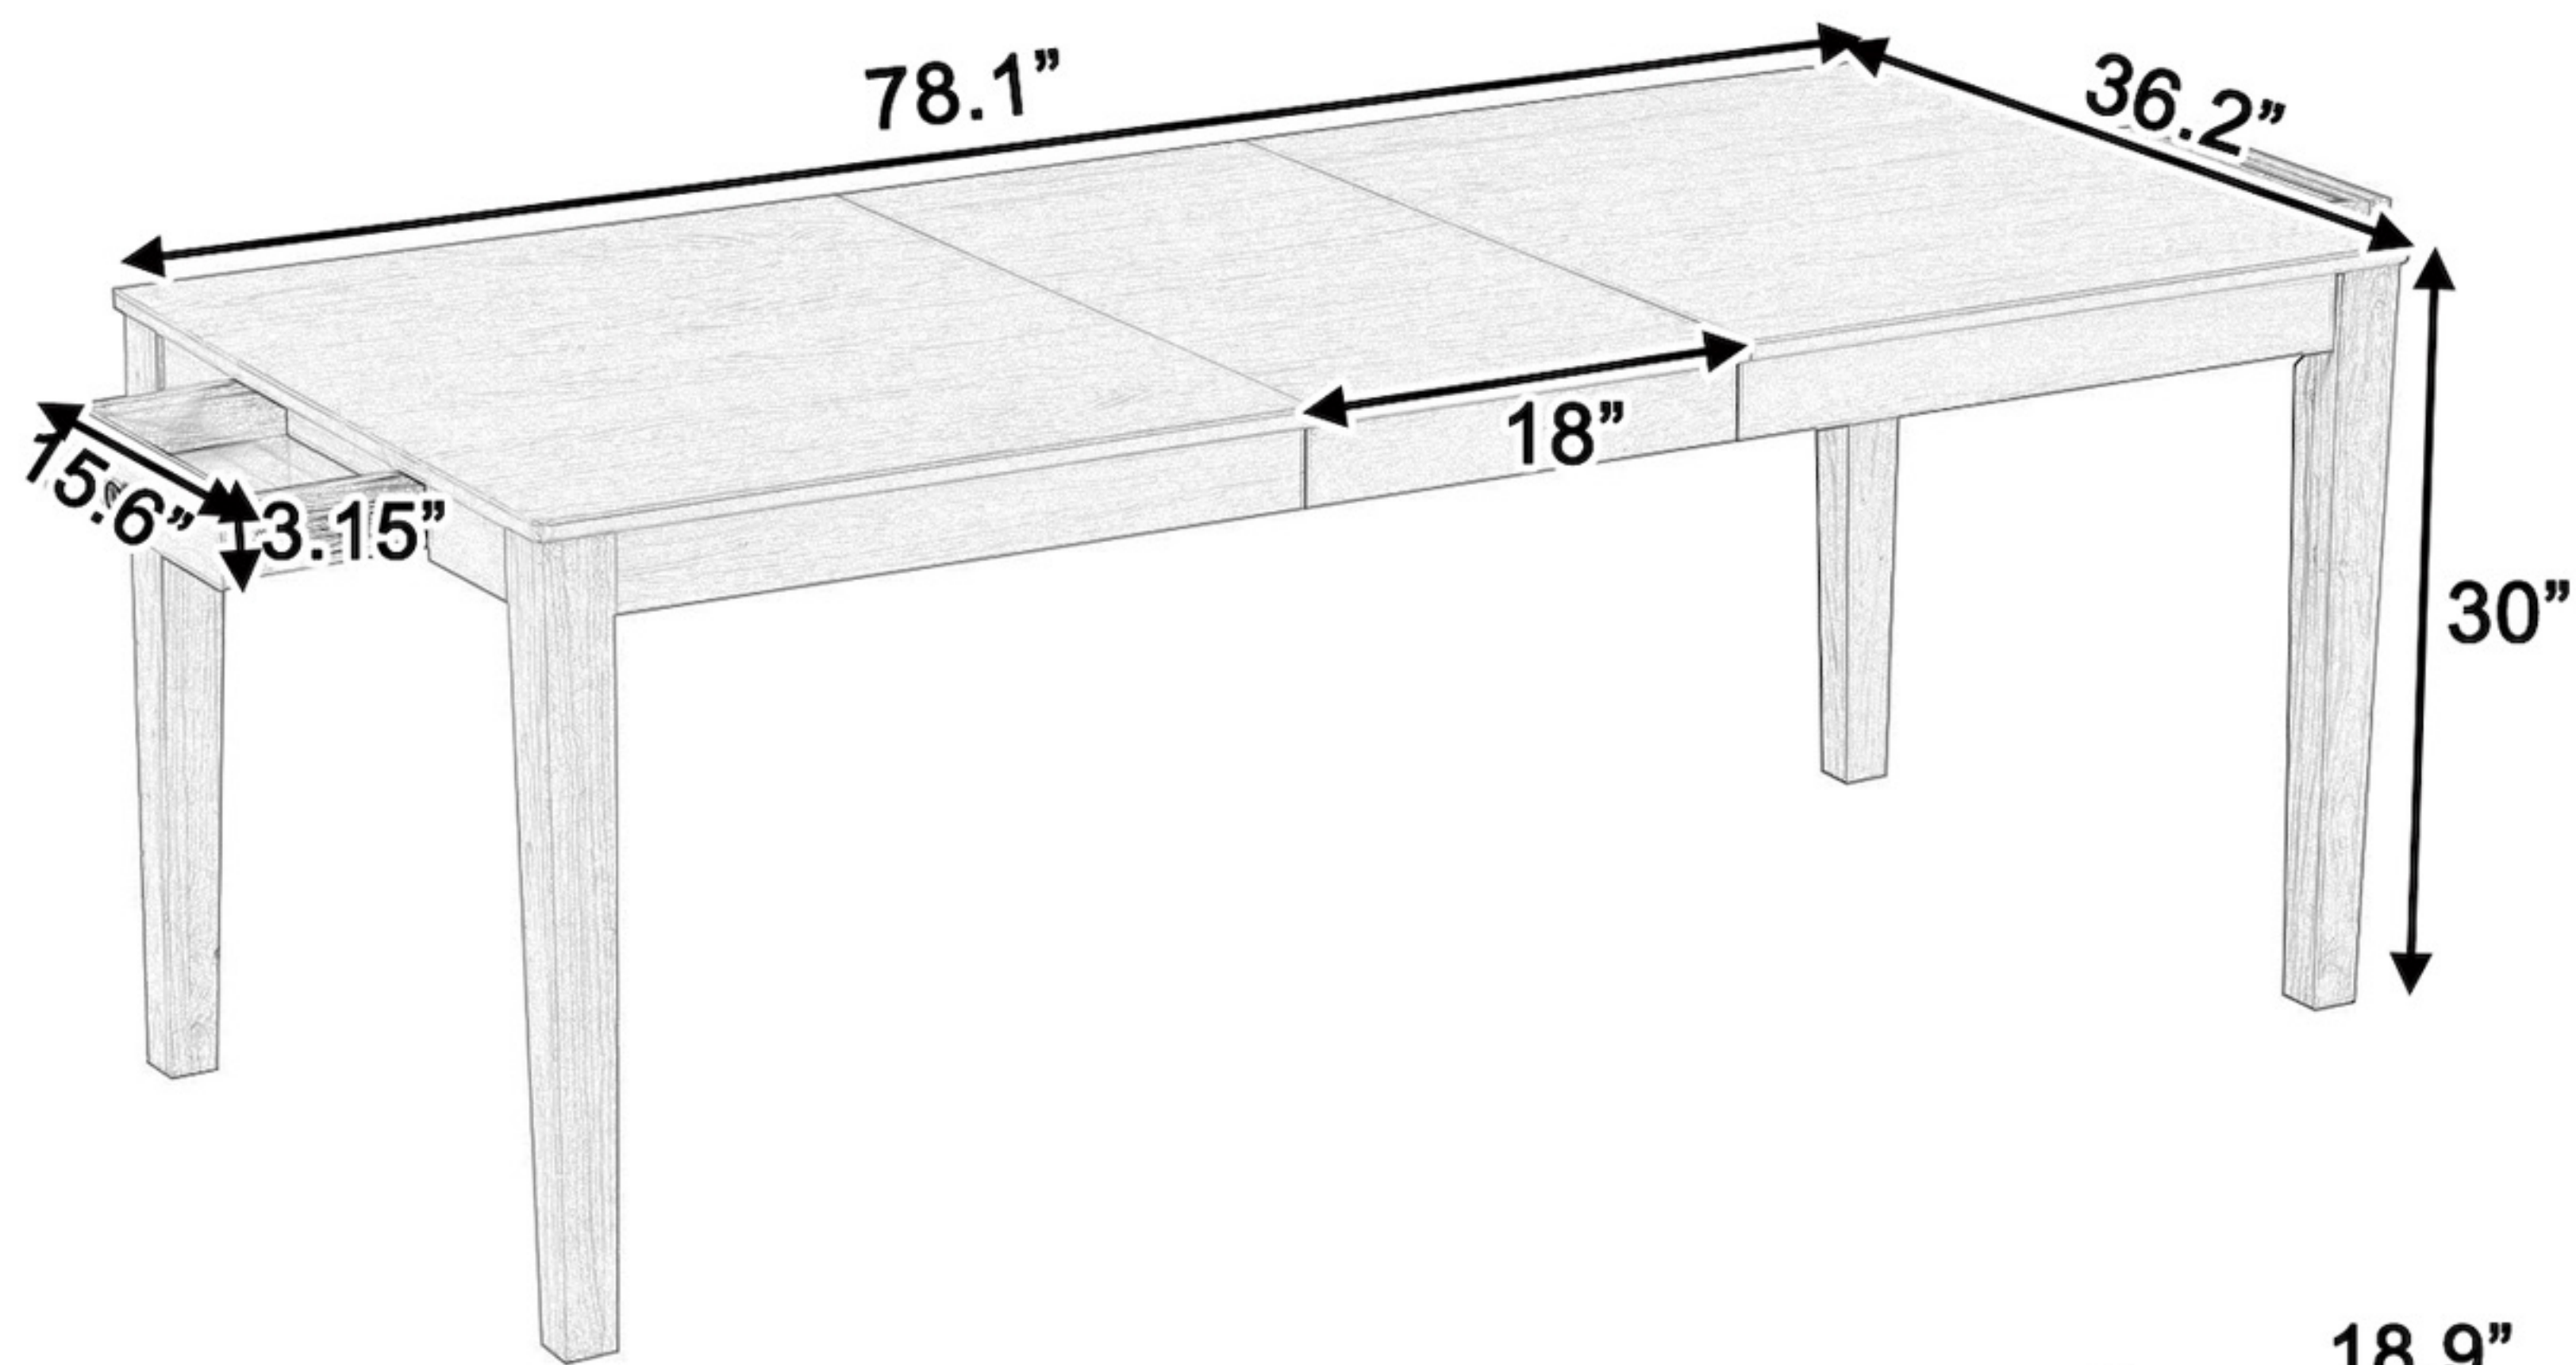

Product Dimensions

SIZE:INCH

Drawer Inner Size:13.6"x7.7"x2.2"(LXWXH)