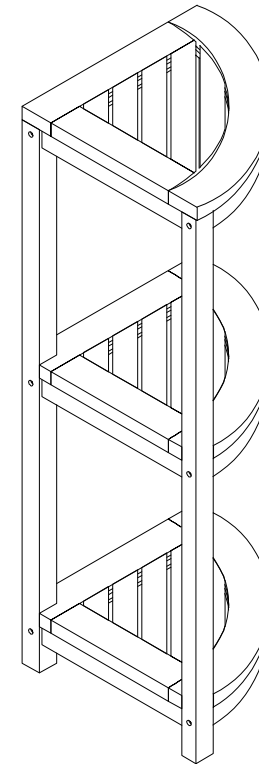

Part List and Hardware List

| | | | |
|---|----------------|---|----|
| 1 | Face Cluster 1 |  | 1x |
| 2 | Face Cluster 2 |  | 1x |
| 3 | Face Cluster 3 |  | 1x |
| 4 | Leg |  | 1x |
| 5 | Legs |  | 2x |
| 6 | Leg |  | 1x |
| Ⓐ | Screw |  M6x50 mm | 9x |
| Ⓑ | Screw |  M4x35 mm | 1x |
| Ⓒ | Foot Cap |  | 4x |
| Ⓓ | Allen Key |  M4 | 1x |

happimess

MODEL#SHF1000

Product Dimension: 12.01"D x 12.01"W x 33.07"H

If there are any questions relating to missing parts, assembly issues or replacements, please send a detailed email to hello@happimess.com.