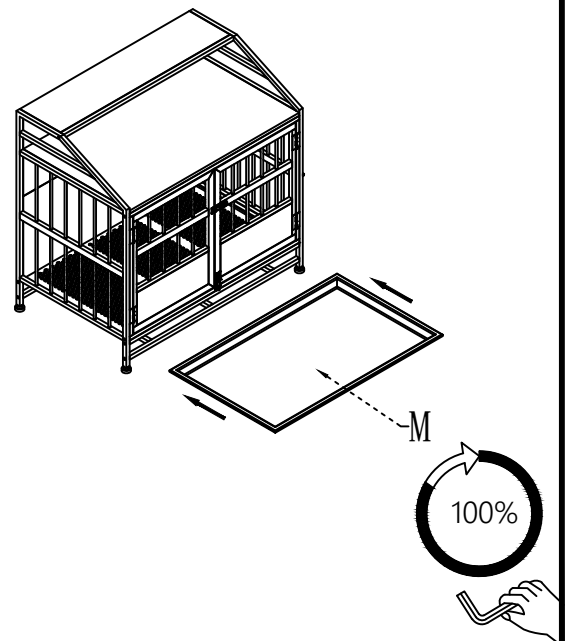

IMPORTANT: Please completely tighten all the bolts and nuts.

If you have any questions, pls contact us via "Contact Seller" in your order profile.