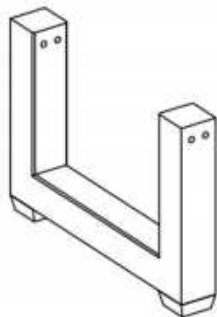

EXPLODED VIEW

PARTS

A*1

Table top

B*2

Legs

HARDWARE

TOOL LIST

NOTE: Designated with (★) We provide additional spare parts in the hardware package

①x8

★ Bolt
M6*60mm

②x8

★ Flat washer
ø6*14mm

③x1

Allen key

Please make sure all hardware&packing material fitting the list.
Especially some small accessories may be missing during transportation. Please contact us if you have any question.