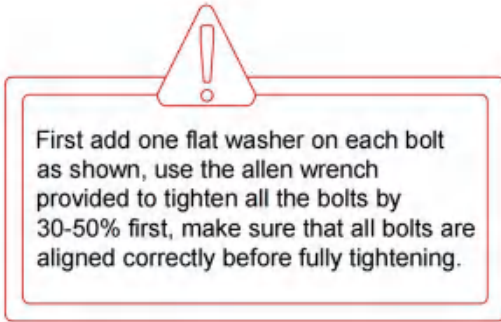

step 1 ---Install the Legs(B)

Use screws (1) & Flat washer (2) and an Allen wrench(3) to assemble the Legs (B) with the tabletop (A).