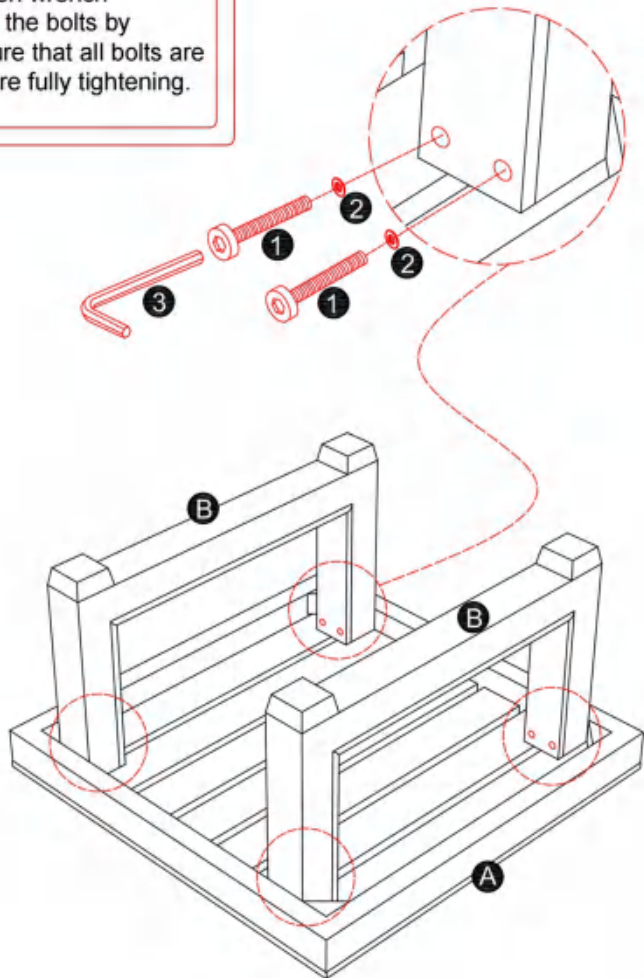

EXPLODED VIEW

PARTS

A*1

Table top

B*2

Legs

HARDWARE

TOOL LIST

NOTE: Designated with (★) We provide additional spare parts in the hardware package

①x8

★ Bolt
M6*60mm

②x8

★ Flat washer
ø6*14mm

③x1

Allen key

Please make sure all hardware&packing material fitting the list.
Especially some small accessories may be missing during transportation. Please contact us if you have any question.

step 1 ---Install the Legs(B)

Use screws (1) & Flat washer (2) and an Allen wrench(3) to assemble the Legs (B) with the tabletop (A).

step 2 ---Assemble complete

Assemble complete! Thank you for choosing our product!
Please enjoy!