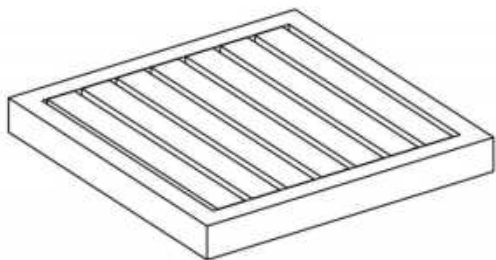

Do not jump on the product.

Around 10 min

PRODUCT DESCRIPTION

Outdoor solid wood patio set, includes various seating, side table and coffee table. Features a square geometric cut design with clean, sharp lines. The overall look is simple, offering a modern architectural feel that elevates the style of patios and decks.

EXPLODED VIEW

PARTS

A*1

Table top

B*2

Legs

HARDWARE

TOOL LIST