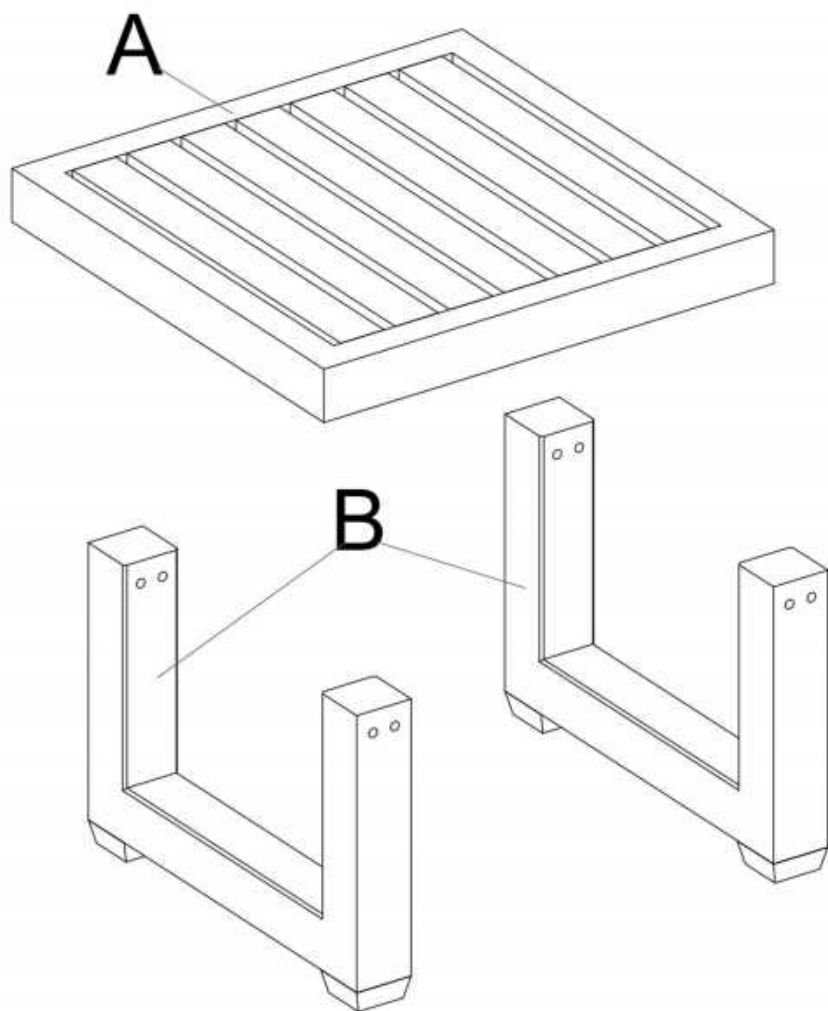

EXPLODED VIEW