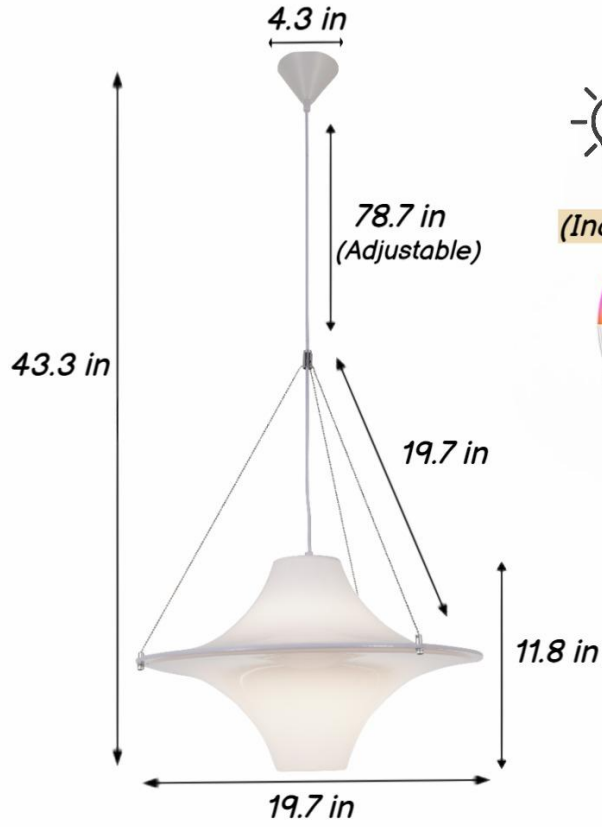

PRODUCT DIMENSIONS

E26 X 1

(Includes a three color light bulb)