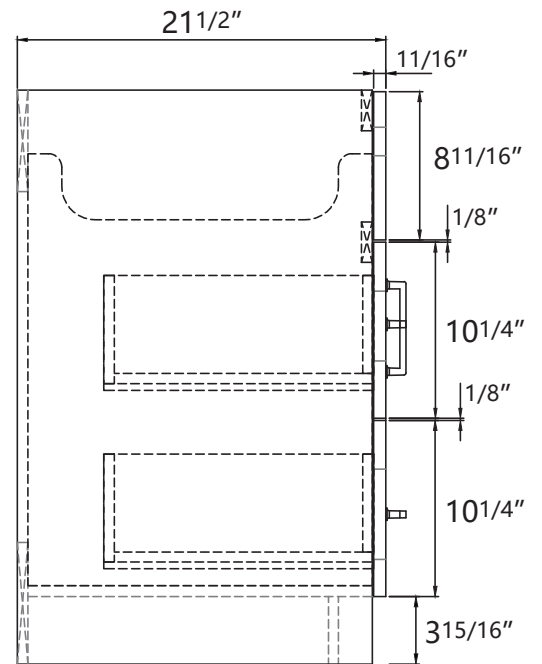

DIMENSION DETAILS

BATHROOM VANITY

VANITY SIZE

Front View

Side View

Top view