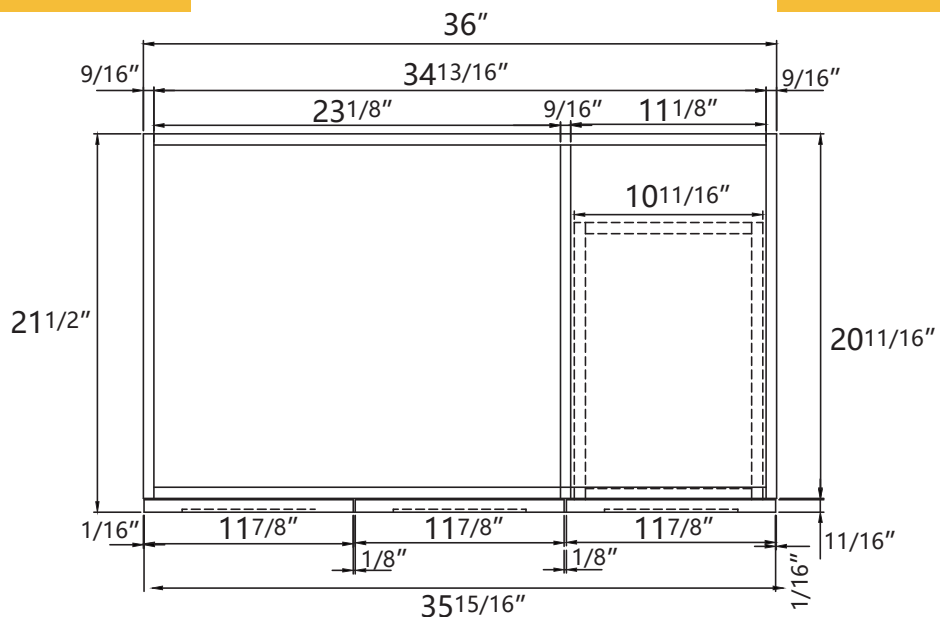

DIMENSION DETAILS

BATHROOM VANITY

VANITY SIZE

Front View

Side View

Top view