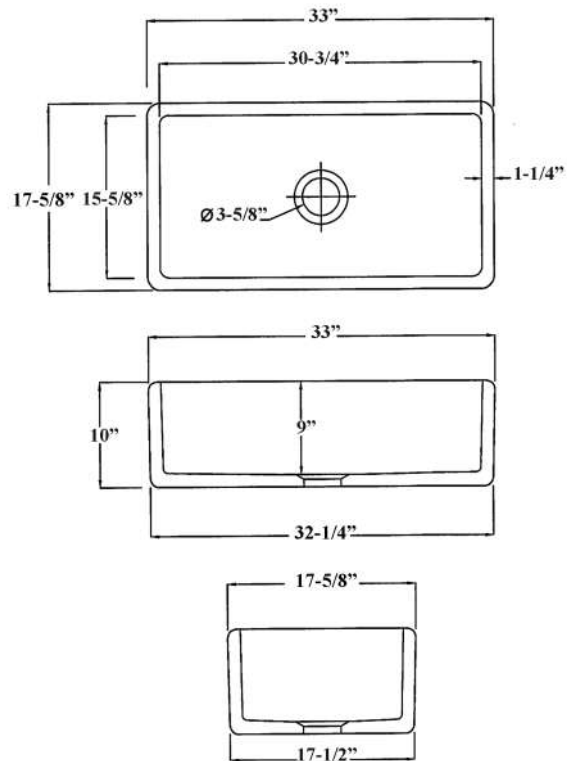

**33" GWEN SINGLE  
BOWL FARMER SINK**

Cat. No  
FS33

W: 33"  
D: 17-5/8"  
H: 10"

**Features:**

- ▶ Constructed of Fireclay
- ▶ Square corners
- ▶ Finished on all 4 sides
- ▶ Thickness of wall 1 1/2"
- ▶ Single Bowl
- ▶ 9" From wall to center of drain
- ▶ Rounded interior corners easy for cleaning
- ▶ Garbage disposal can be use with sink (flange not needed)
- ▶ Accommodates 3 1/2" drain

**Compliance Certification**  
Meets or exceeds the following specifications: ASME 112.19.2.2013 for fine fire clay for durability.

**Finish:**  
WH White

**Interior Bowl Dimensions:**

Basin Interior: 30-3/4" X 15-1/2"  
Basin Depth: 8-7/8"

Dimensions of fixture are nominal and may vary within the range of tolerances established by ANSI Standard A112.19.2.2013 Dimensions and specifications subject to change without notice.