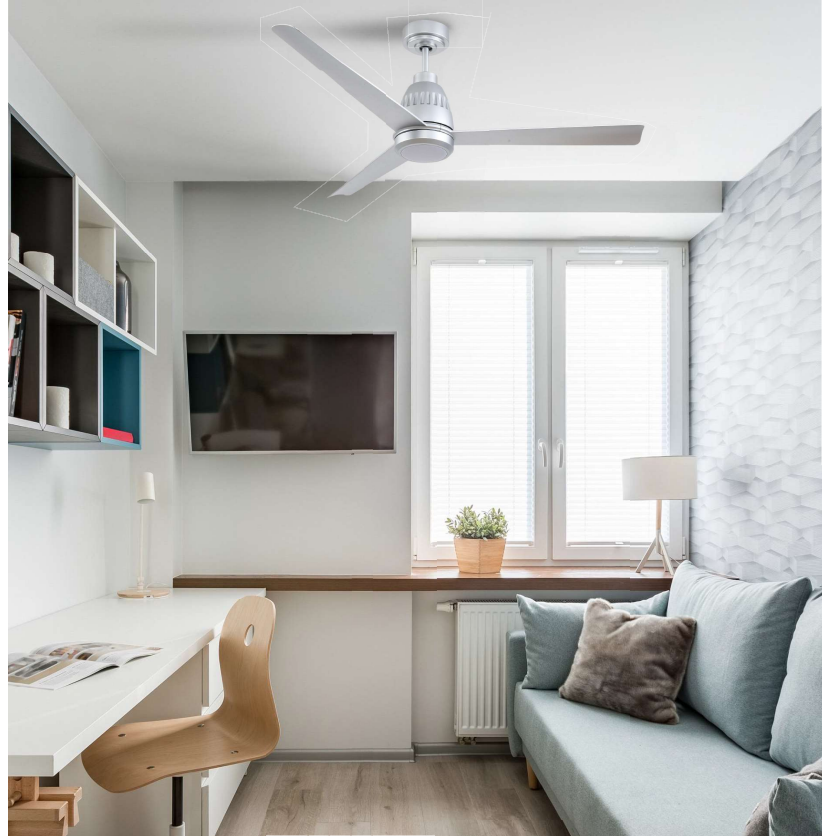

Elevate your space with flowing design and quiet power.

Product Details

Airflow (CFM): 5400 (Hi), 4400 (Me), 3200 (Lo)

Fan Control: Remote

No. of Speed : 6 Speed

Light Kit : Yes

Lumen: 900

LED Watts: 13.2W

CRI: 90

CCT: 6CCT Selectable (2700K-6500K)

Motor: TurboQuiet DC motor

Smart Features: No

Damp Rating: Indoor/Covered Outdoor Rated

Blade Span: 52"

Downrod Length/Dia: 6 in/ 1 in

Recommended Room Size: Large Room (12X12ft to 18X18ft)