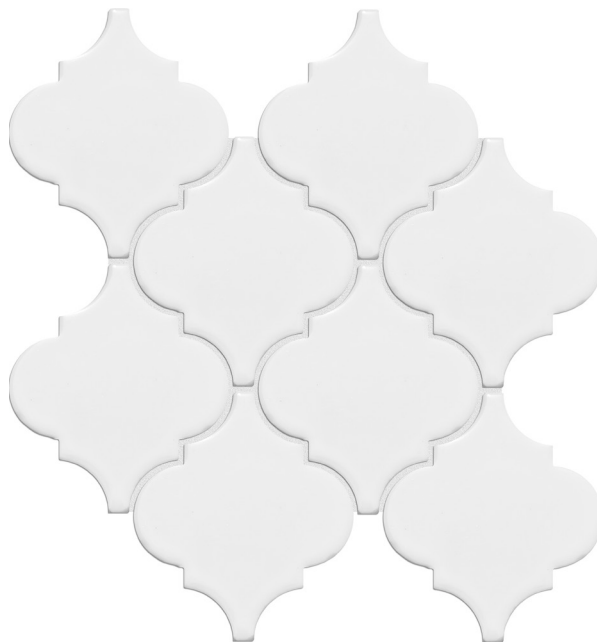

Motifs of Morocco are easily recognizable in this namesake tile. Arabesque shapes in both warm and cool tones add a classic accent to any wall or backsplash application.

# MOROCCO™

*Glazed Porcelain Mosaic*

Dove

Fawn

Silver

White

<p><b>Sizes</b></p>	 <p>10" x 11" Mesh 10.63" x 10.24"</p>
<p><b>Thickness</b></p>	<p>8mm</p>
<p><b>Testing</b></p>	<p>Shade Variation Rating</p>
<p><b>Results*</b></p>	<p>V2</p>