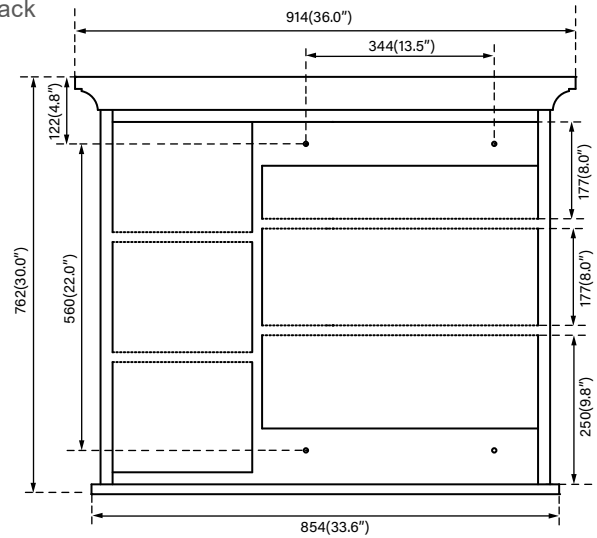

MIRROR CABINET 36''

MIRROR CABINET

Colors/Finishes: White, Titanium Grey, Navy Blue

Nominal Dimension: 36W*6.9D*30H inches

FEATURES:

- Durable solid popular wood frame
- Anti-fog glass
- 1 soft-close door
- Mirror cabinet hangs vertically
- 2 wood shelves inside
- 2 wood shelves outside
- Metal alloy hardware with decorative porcelain
- Austria BLUM soft-close hinges system

PRODUCT DIAGRAMS:

Front

Back

Side

Top

MIRROR CABINET INSTALLATION

SUGGESTED TOOLS AND MATERIALS:

INSTALLATION INSTRUCTIONS

PART LIST:

NOTE: Determine overall mirror dimensions before installation.
Requires two(2) person in installation.

Accessories and parts may vary from the picture above. Depends on the product model and size.