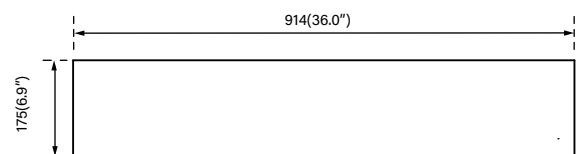

MIRROR CABINET 36''

MIRROR CABINET

Colors/Finishes: White, Titanium Grey, Navy Blue

Nominal Dimension: 36W*6.9D*30H inches

FEATURES:

- Durable solid popular wood frame
- Anti-fog glass
- 1 soft-close door
- Mirror cabinet hangs vertically
- 2 wood shelves inside
- 2 wood shelves outside
- Metal alloy hardware with decorative porcelain
- Austria BLUM soft-close hinges system

PRODUCT DIAGRAMS:

Front

Back

Side

Top

MIRROR CABINET INSTALLATION

SUGGESTED TOOLS AND MATERIALS:

INSTALLATION INSTRUCTIONS