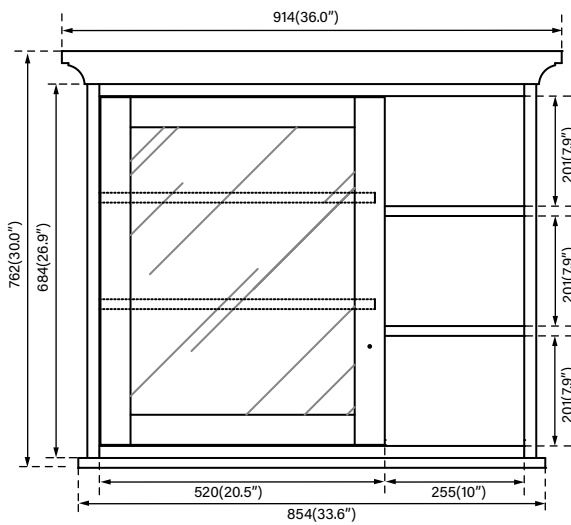

MIRROR CABINET 36''

MIRROR CABINET

Colors/Finishes: White, Titanium Grey, Navy Blue

Nominal Dimension: 36W*6.9D*30H inches

FEATURES:

- Durable solid popular wood frame
- Anti-fog glass
- 1 soft-close door
- Mirror cabinet hangs vertically
- 2 wood shelves inside
- 2 wood shelves outside
- Metal alloy hardware with decorative porcelain
- Austria BLUM soft-close hinges system

PRODUCT DIAGRAMS:

Front

Back

Side

Top

MIRROR CABINET INSTALLATION

SUGGESTED TOOLS AND MATERIALS:

INSTALLATION INSTRUCTIONS