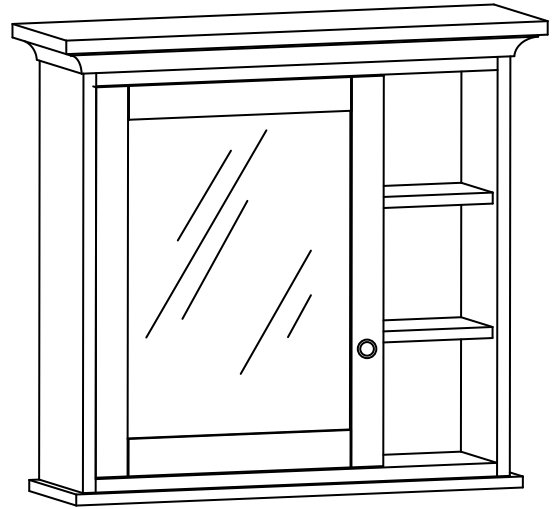

MIRROR CABINET 36''

MIRROR CABINET

Colors/Finishes: White, Titanium Grey, Navy Blue

Nominal Dimension: 36W*6.9D*30H inches

FEATURES:

- Durable solid popular wood frame
- Anti-fog glass
- 1 soft-close door
- Mirror cabinet hangs vertically
- 2 wood shelves inside
- 2 wood shelves outside
- Metal alloy hardware with decorative porcelain
- Austria BLUM soft-close hinges system

PRODUCT DIAGRAMS:

Front

Back

Side

Top

MIRROR CABINET INSTALLATION

SUGGESTED TOOLS AND MATERIALS:

INSTALLATION INSTRUCTIONS