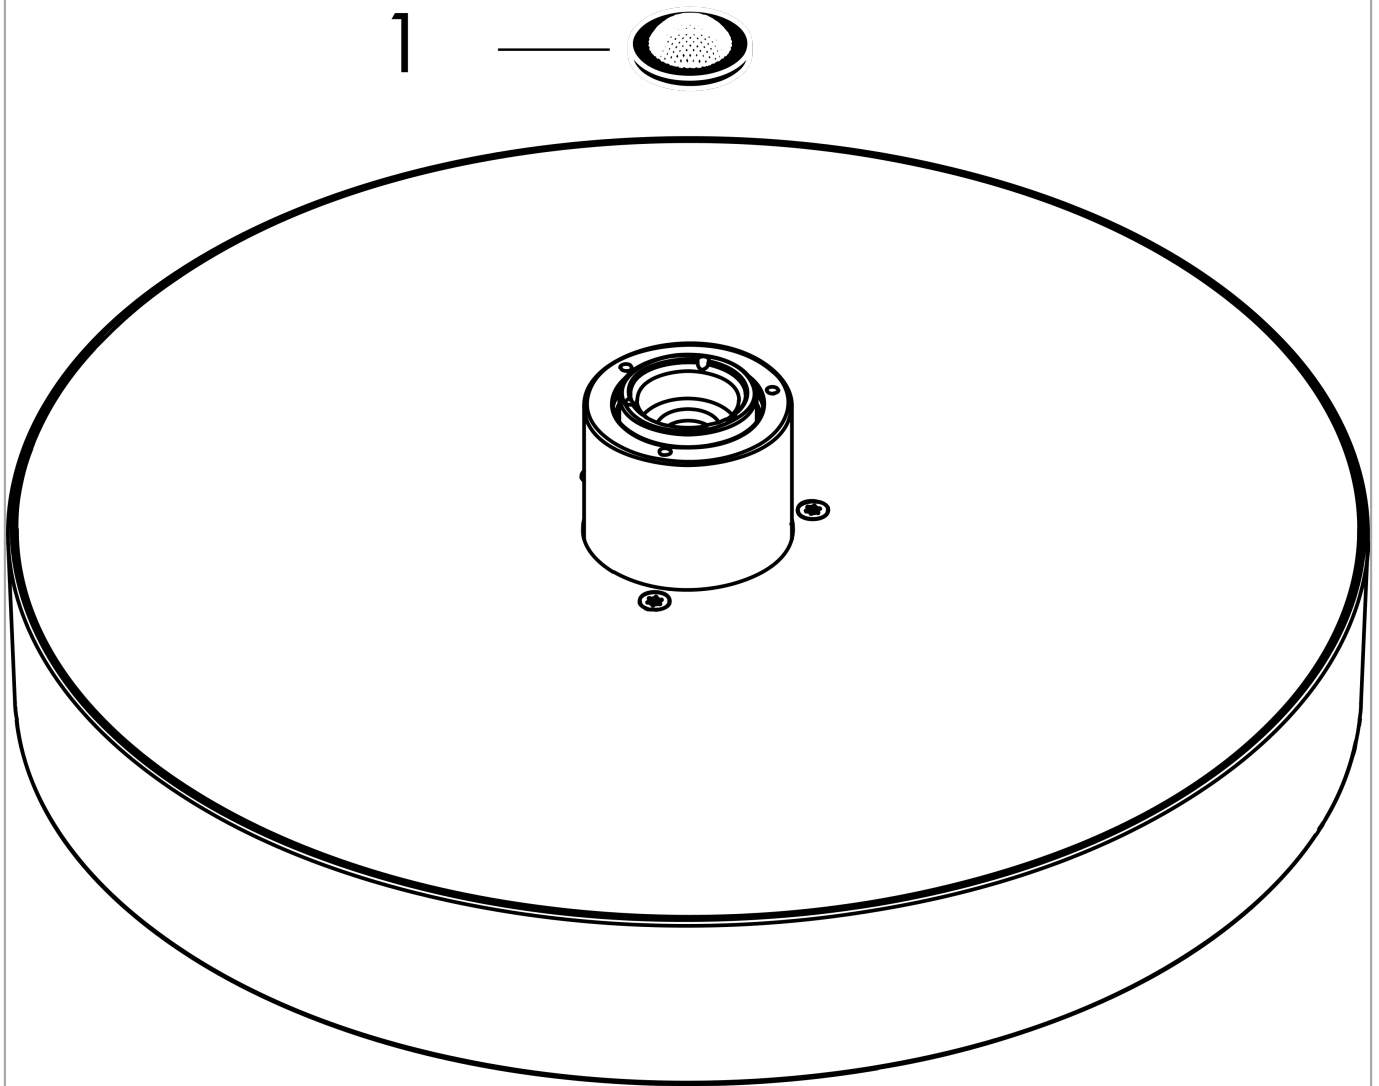

Rainfinity

Showerhead 250 1-Jet, 2.5 GPM

Finishes : **brushed nickel** Part no. : **26228821**

Description

Features

- shower head size: 250 mm
- Spray modes: PowderRain
- Spray face surface: graphite
- Flow: 2.5 GPM (9.5 L/Min)
- Showerhead removable for cleaning

Item details

List Price \$ 1,596.00

Technology

Design awards

reddot award 2019
best of the best

Compliance

Product image

Scale drawing

Rainfinity
Showerhead 250 1-Jet, 2.5 GPM
Finishes : **brushed nickel** Part no. : **26228821**

Exploded drawing

Year of production: >06/20

Rainfinity

Showerhead 250 1-Jet, 2.5 GPM

Finishes : **brushed nickel** Part no. : **26228821**