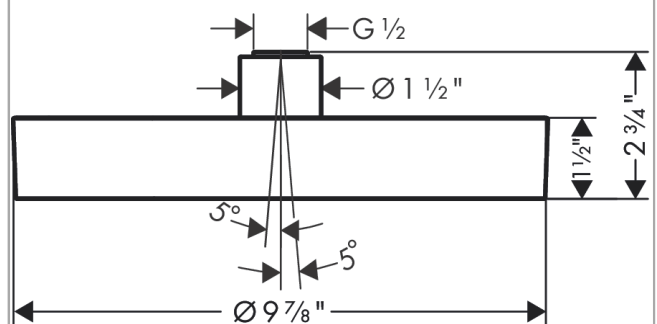

Rainfinity

Showerhead 250 1-Jet, 2.5 GPM

Finishes : **brushed nickel** Part no. : **26228821**

Description

Features

- shower head size: 250 mm
- Spray modes: PowderRain
- Spray face surface: graphite
- Flow: 2.5 GPM (9.5 L/Min)
- Showerhead removable for cleaning

Item details

List Price \$ 1,596.00

Technology

Design awards

reddot award 2019
best of the best

Compliance

Product image

Scale drawing

Rainfinity
Showerhead 250 1-Jet, 2.5 GPM
Finishes : **brushed nickel** Part no. : **26228821**

Exploded drawing

Year of production: >06/20

Rainfinity

Showerhead 250 1-Jet, 2.5 GPM

Finishes : **brushed nickel** Part no. : **26228821**