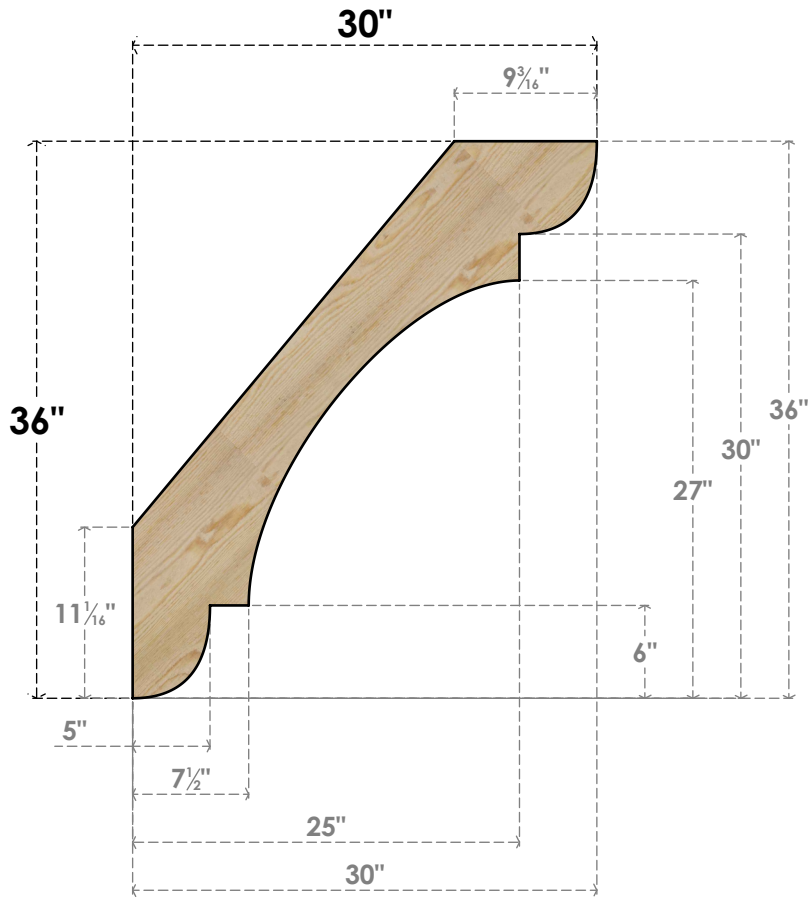

BRC06X30X36OLY00RDF

6"W X 30"D X 36"H OLYMPIC ROUGH SAWN BRACE, DOUGLAS FIR

SIDE

FRONT

EKENA MILLWORK
 2300 WEST MAIN ST.
 CLARKSVILLE, TX 75426
 TOLL FREE: 866-607-0453
 WWW.EKENAMILLWORK.COM

NOTES

1. INSTALLATION TO BE COMPLETED IN ACCORDANCE WITH MANUFACTURER'S SPECIFICATIONS.
2. DRAWING MAY NOT BE TO SCALE
3. THIS DRAWING IS INTENDED FOR DESIGN AND PLANNING PURPOSES ONLY.
4. ALL INFORMATION CONTAINED HEREIN WAS CURRENT AT THE TIME OF DEVELOPMENT BUT MUST BE REVIEWED AND APPROVED BY THE PRODUCT MANUFACTURER TO BE CONSIDERED ACCURATE.
5. PRODUCTS ARE NOT KILN DRIED. THIS ITEM IS UNIQUE AND WILL CONTAIN THE NATURAL VARIATIONS THAT THE WOOD SPECIES OFFERS. THIS MAY RESULT IN VARIATIONS UP TO 1/4"