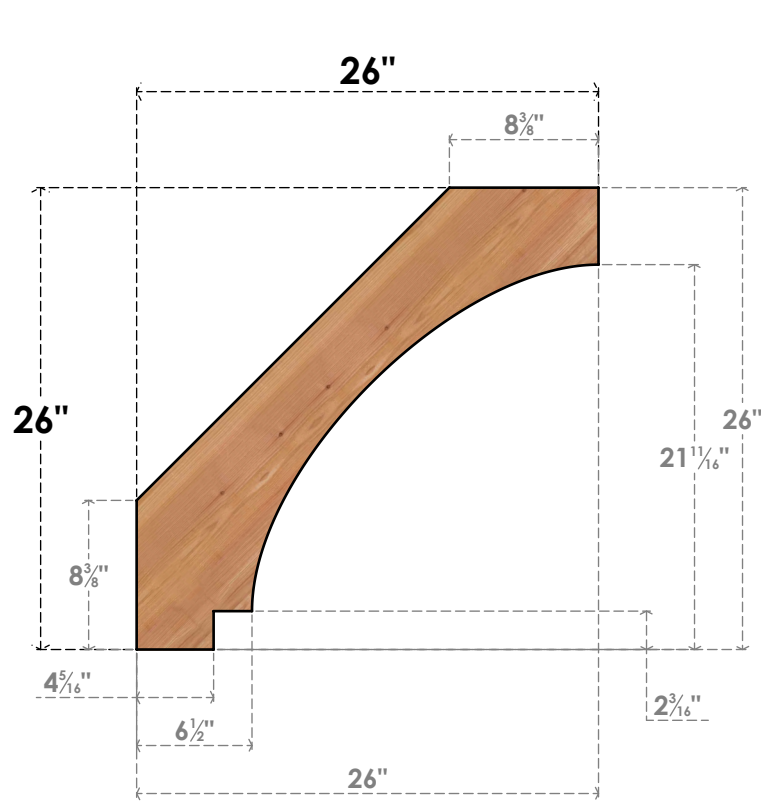

BRC04X26X26IMP00SWR

3 1/2"W X 26"D X 26"H IMPERIAL SMOOTH BRACE, WESTERN RED CEDAR

SIDE

FRONT

EKENA MILLWORK
 2300 WEST MAIN ST.
 CLARKSVILLE, TX 75426
 TOLL FREE: 866-607-0453
 WWW.EKENAMILLWORK.COM

NOTES