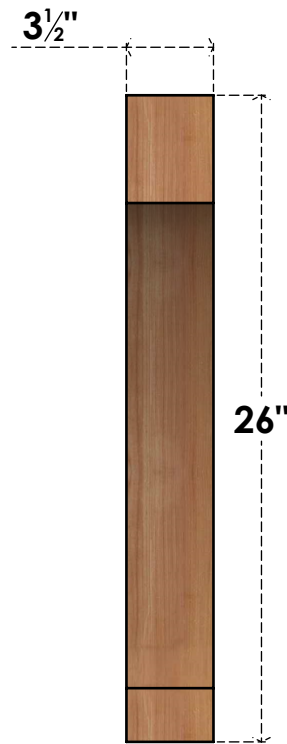

BRC04X26X26IMP00SWR

3 1/2"W X 26"D X 26"H IMPERIAL SMOOTH BRACE, WESTERN RED CEDAR

SIDE

FRONT

EKENA MILLWORK
 2300 WEST MAIN ST.
 CLARKSVILLE, TX 75426
 TOLL FREE: 866-607-0453
 WWW.EKENAMILLWORK.COM

NOTES

1. INSTALLATION TO BE COMPLETED IN ACCORDANCE WITH MANUFACTURER'S SPECIFICATIONS.
2. DRAWING MAY NOT BE TO SCALE
3. THIS DRAWING IS INTENDED FOR DESIGN AND PLANNING PURPOSES ONLY.
4. ALL INFORMATION CONTAINED HEREIN WAS CURRENT AT THE TIME OF DEVELOPMENT BUT MUST BE REVIEWED AND APPROVED BY THE PRODUCT MANUFACTURER TO BE CONSIDERED ACCURATE.
5. PRODUCTS ARE NOT KILN DRIED. THIS ITEM IS UNIQUE AND WILL CONTAIN THE NATURAL VARIATIONS THAT THE WOOD SPECIES OFFERS. THIS MAY RESULT IN VARIATIONS UP TO 1/4"