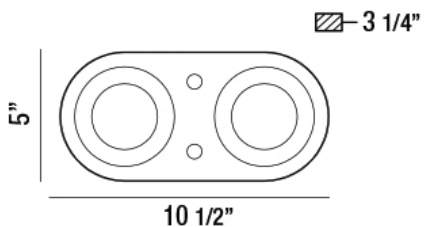

2LT LED SURFACEMOUNT

Product Details

Finish	:	White
Shade	:	White
Length	:	10.5"
Width	:	5"
Height	:	3.25"
Est. Weight	:	4.46 lbs
IP Rating	:	20
Approval	:	cULus

BULB DETAILS

No. of Bulbs	:	2
Bulb Type	:	LED
Bulb Voltage	:	36-41V
Bulb Wattage	:	10W
Bulb Socket	:	LED
Input Voltage	:	120V
Dimmable	:	Yes
Lumens	:	2200lm
Kelvin	:	3000K
CRI	:	80++
Bulb Included	:	Yes

Options Available

FINISH	SHADE
White	White

TECHNICAL DETAILS

Canopy Length	:	10.75"
Canopy Width	:	5.25"
Canopy Height	:	3.5"
Driver	:	Ever Shining

PROJECT INFORMATION

Job Name: Date: Type:

Comments: