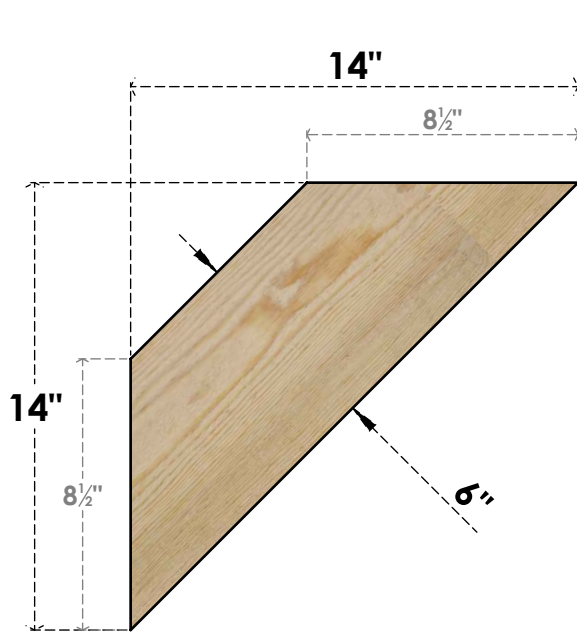

# BRC06X14X14TRA00RDF

6"W X 14"D X 14"H TRADITIONAL ROUGH SAWN BRACE, DOUGLAS FIR

**SIDE**

**FRONT**

EKENA MILLWORK  
2300 WEST MAIN ST.  
CLARKSVILLE, TX 75426  
TOLL FREE: 866-607-0453  
WWW.EKENAMILLWORK.COM