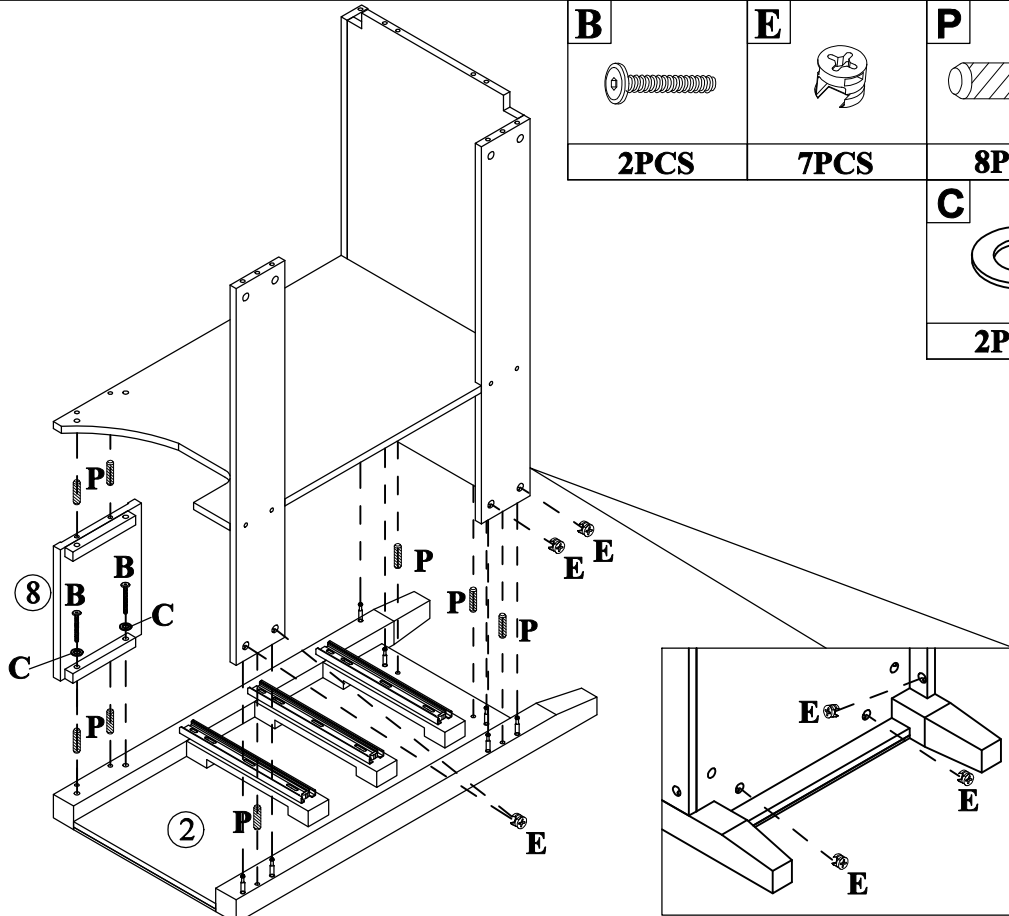

STEP: 5

B	E	P
2PCS	7PCS	8PCS
		C
		2PCS