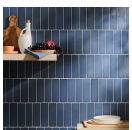

PRODUCT GALLERY