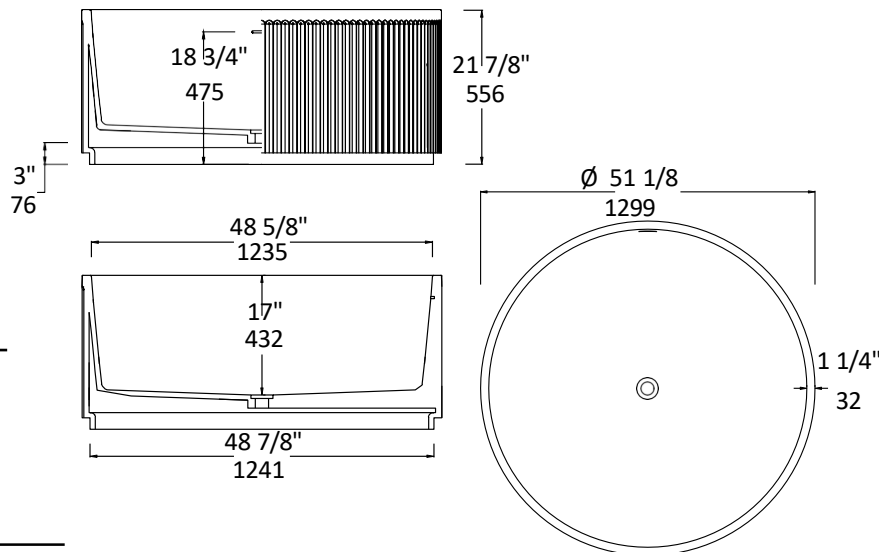

Specifications:

Installation:	Freestanding
Exterior Dimensions:	Ø 51 1/8" x 21 7/8" h
Material:	Solid surface
Water capacity:	105 gal.
Weight:	364 lbs.
Overflow:	Yes
Finishes:	M - Matte white G - Gloss white
Freight:	Class 5

Features:

- Solid surface soaking bathtub with overflow
- Includes brass click-clack drain assembly with decorative solid surface dome
- Freestanding installation

Codes + Standards:

- Meets or exceeds applicable national codes and standards

Recommended Items:

- Furniture
 - Ovale #5111 - Bathroom stool in solid surface
 - Linea #DE181 through DE185 - S. steel towel stands
- Trap connections
 - TBSH90 - L-shaped 90 degree brass tub shoe
 - TBSH180 - Straight down 180 degree brass tub shoe

LACAVA reserves the right to revise any dimension or information on this sheet without notice. Dimensions are nominal and may vary within an industry accepted tolerance of 1/4". Drawings provided herein are meant to give the user an idea of the product and are not made to scale.