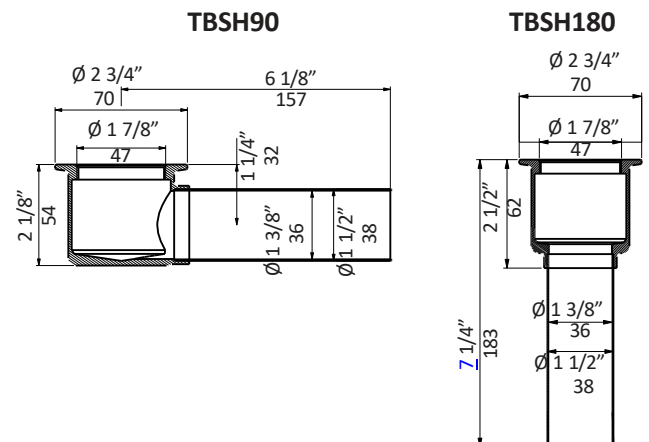

Specifications:

Installation:	Freestanding
Exterior Dimensions:	Ø 51 1/8" x 21 7/8" h
Material:	Solid surface
Water capacity:	105 gal.
Weight:	364 lbs.
Overflow:	Yes
Finishes:	M - Matte white G - Gloss white
Freight:	Class 5

Features:

- Solid surface soaking bathtub with overflow
- Includes brass click-clack drain assembly with decorative solid surface dome
- Freestanding installation

Codes + Standards:

- Meets or exceeds applicable national codes and standards

Recommended Items:

- Furniture
 - Ovale #5111 - Bathroom stool in solid surface
 - Linea #DE181 through DE185 - S. steel towel stands
- Trap connections
 - TBSH90 - L-shaped 90 degree brass tub shoe
 - TBSH180 - Straight down 180 degree brass tub shoe

LACAVA reserves the right to revise any dimension or information on this sheet without notice. Dimensions are nominal and may vary within an industry accepted tolerance of 1/4". Drawings provided herein are meant to give the user an idea of the product and are not made to scale.