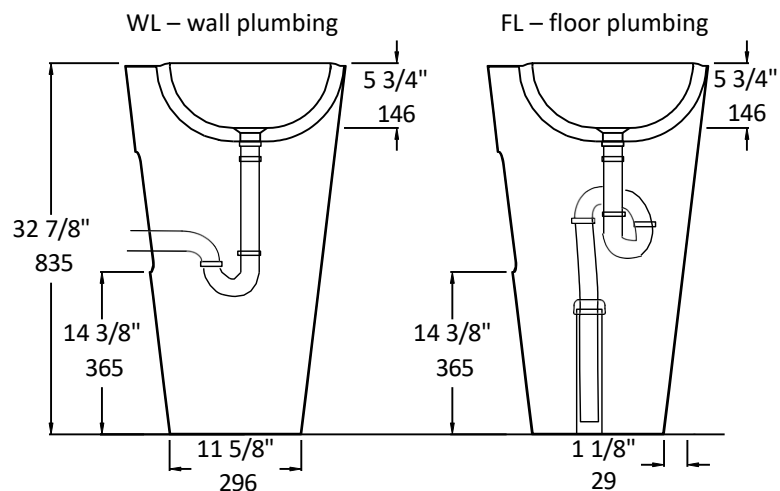

Specifications:

Installation:	Pedestal
Interior Dimensions:	Ø 14 1/2" x 5 3/4"h
Exterior Dimensions:	Ø 19 3/4" x 33"h
Material:	Stainless Steel
Weight:	26 lbs
Overflow:	No
Finishes:	10 - Polished stainless steel
Faucet Hole:	00 - no hole 01 - one centered hole 02 - two hole - center and right, 4" spread 03 - three hole, 8" spread
Drain Hole Size:	Ø 1 3/4"

Features:

- Stainless steel round pedestal sink without overflow
- Drain included
- Floor (FL) or wall (WL) installation for plumbing
- No trap included for wall or floor outlet

Codes + Standards:

- Meets and exceeds applicable national codes and standards

Recommended Items:

- P-trap with outlet to the wall
 - 7100-11 P-trap assembly

LACAVA reserves the right to revise any dimension or information on this sheet without notice. Dimensions are nominal and may vary within an industry accepted tolerance of 1/4". Drawings provided herein are meant to give the user an idea of the product and are not made to scale.