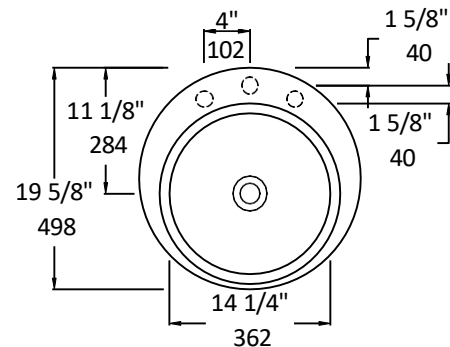

Specifications:

Installation:	Pedestal
Interior Dimensions:	Ø 14 1/2" x 5 3/4"h
Exterior Dimensions:	Ø 19 3/4" x 33"h
Material:	Stainless Steel
Weight:	26 lbs
Overflow:	No
Finishes:	10 - Polished stainless steel
Faucet Hole:	00 - no hole 01 - one centered hole 02 - two hole - center and right, 4" spread 03 - three hole, 8" spread
Drain Hole Size:	Ø 1 3/4"

Recommended Items:

- P-trap with outlet to the wall
 - 7100-11 P-trap assembly

LACAVA reserves the right to revise any dimension or information on this sheet without notice. Dimensions are nominal and may vary within an industry accepted tolerance of 1/4". Drawings provided herein are meant to give the user an idea of the product and are not made to scale.