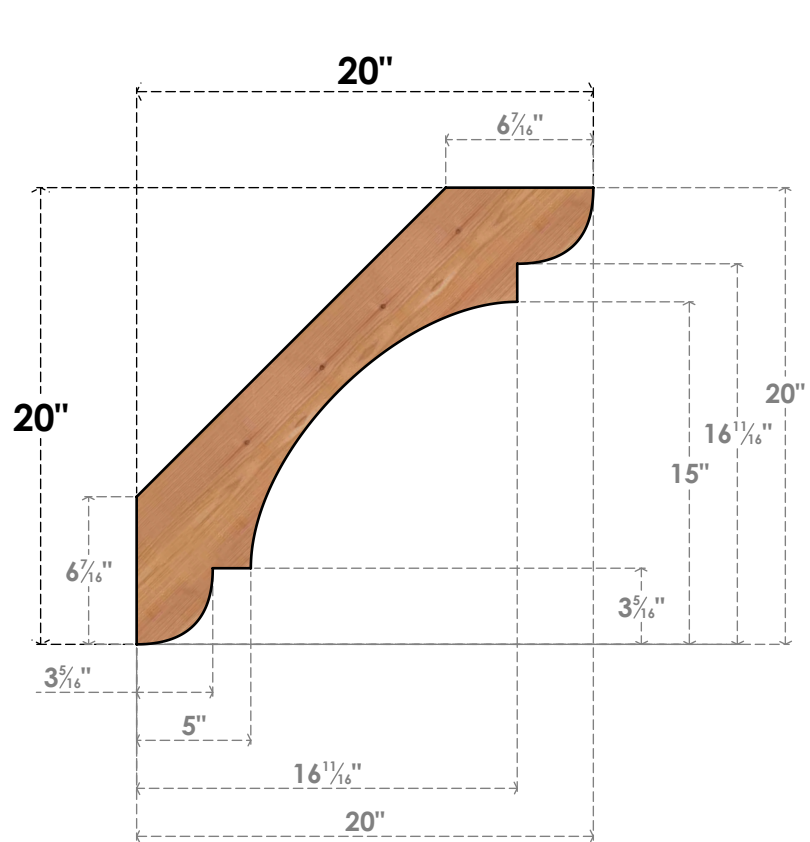

BRC04X20X20OLY00SWR

3 1/2"W X 20"D X 20"H OLYMPIC SMOOTH BRACE, WESTERN RED CEDAR

SIDE

FRONT

EKENA MILLWORK
 2300 WEST MAIN ST.
 CLARKSVILLE, TX 75426
 TOLL FREE: 866-607-0453
 WWW.EKENAMILLWORK.COM

NOTES

1. INSTALLATION TO BE COMPLETED IN ACCORDANCE WITH MANUFACTURER'S SPECIFICATIONS.
2. DRAWING MAY NOT BE TO SCALE
3. THIS DRAWING IS INTENDED FOR DESIGN AND PLANNING PURPOSES ONLY.
4. ALL INFORMATION CONTAINED HEREIN WAS CURRENT AT THE TIME OF DEVELOPMENT BUT MUST BE REVIEWED AND APPROVED BY THE PRODUCT MANUFACTURER TO BE CONSIDERED ACCURATE.
5. PRODUCTS ARE NOT KILN DRIED. THIS ITEM IS UNIQUE AND WILL CONTAIN THE NATURAL VARIATIONS THAT THE WOOD SPECIES OFFERS. THIS MAY RESULT IN VARIATIONS UP TO 1/4"