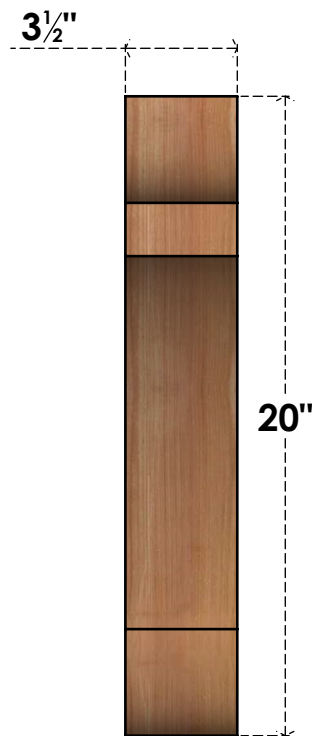

BRC04X20X20OLY00SWR

3 1/2"W X 20"D X 20"H OLYMPIC SMOOTH BRACE, WESTERN RED CEDAR

SIDE

FRONT

EKENA MILLWORK
 2300 WEST MAIN ST.
 CLARKSVILLE, TX 75426
 TOLL FREE: 866-607-0453
 WWW.EKENAMILLWORK.COM

NOTES

1. INSTALLATION TO BE COMPLETED IN ACCORDANCE WITH MANUFACTURER'S SPECIFICATIONS.
2. DRAWING MAY NOT BE TO SCALE
3. THIS DRAWING IS INTENDED FOR DESIGN AND PLANNING PURPOSES ONLY.
4. ALL INFORMATION CONTAINED HEREIN WAS CURRENT AT THE TIME OF DEVELOPMENT BUT MUST BE REVIEWED AND APPROVED BY THE PRODUCT MANUFACTURER TO BE CONSIDERED ACCURATE.
5. PRODUCTS ARE NOT KILN DRIED. THIS ITEM IS UNIQUE AND WILL CONTAIN THE NATURAL VARIATIONS THAT THE WOOD SPECIES OFFERS. THIS MAY RESULT IN VARIATIONS UP TO 1/4"