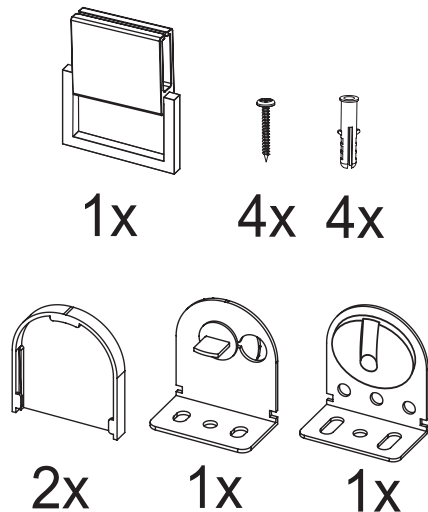

Cordless Roller Blind

Installation Guide

Roller Blind 100x190cm:

Example: Blind 100x190cm
- fabric width is 100cm,
the total width of blind is 103,5cm.