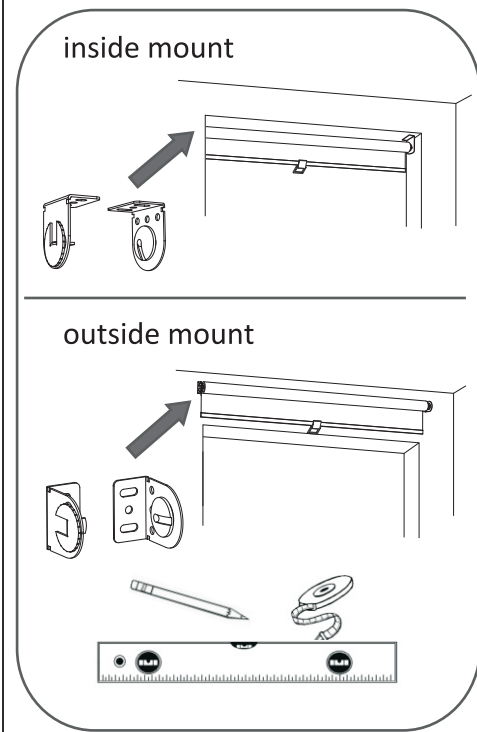

Cordless Roller Blind

Installation Guide

Roller Blind 100x190cm:

Example: Blind 100x190cm
- fabric width is 100cm,
the total width of blind is 103,5cm.