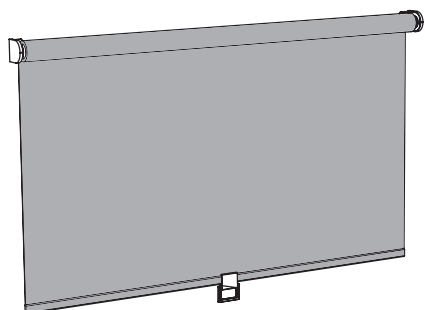

Cordless Roller Blind

Installation Guide

Roller Blind 100x190cm:

Example: Blind 100x190cm
- fabric width is 100cm,
the total width of blind is 103,5cm.