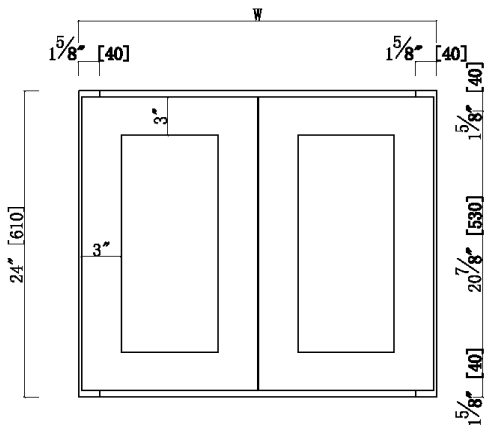

24"/27"/30"/33"/36" x 12" x 24" Two Door Wall Cabinet - Full Assembly

Specifications

- 3" Wide Shaker Door
- 3/4" Solid maple face frame, Fully overlay with 1/4" reveal
- MDF with wood veneer for door center for espresso finish
- 3/4" solid maple door frame for espresso finish
- 3/4" Premium HDF door for white finish
- Soft-closing hinge, 6 way adjustable
- 1/2" plywood with poplar veneer for side panels, bottom panels
- Metal Clips connectors, two adjustable shelf
- Full Assembly
- CARB P2 compliant

Dimensions

W3624	36"
W3324	33"
W3024	30"
W2724	27"
W2424	24"
Item Name	W

Warranty & Compliances

Warranty Limited 1 year warranty
California 93120 Compliant

Order Codes & Finishes/Colors

Espresso Finish

- 24" x 12" x 24"
- 27" x 12" x 24"
- 30" x 12" x 24"
- 33" x 12" x 24"
- 36" x 12" x 24"

White Finish

- 24" x 12" x 24"
- 27" x 12" x 24"
- 30" x 12" x 24"
- 33" x 12" x 24"
- 36" x 12" x 24"