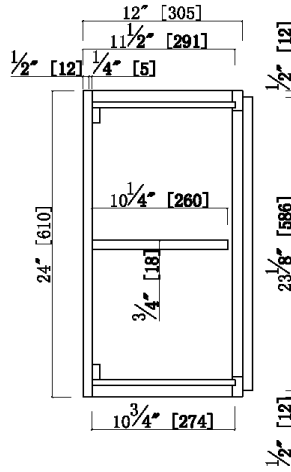

24"/27"/30"/33"/36" x 12" x 24" Two Door Wall Cabinet - Full Assembly

Specifications

- 3" Wide Shaker Door
- 3/4" Solid maple face frame, Fully overlay with 1/4" reveal
- MDF with wood veneer for door center for espresso finish
- 3/4" solid maple door frame for espresso finish
- 3/4" Premium HDF door for white finish
- Soft-closing hinge, 6 way adjustable
- 1/2" plywood with poplar veneer for side panels, bottom panels
- Metal Clips connectors, two adjustable shelf
- Full Assembly
- CARB P2 compliant

Dimensions

W3624	36"
W3324	33"
W3024	30"
W2724	27"
W2424	24"
Item Name	W

Warranty & Compliances

Warranty Limited 1 year warranty
California 93120 Compliant

Order Codes & Finishes/Colors

Espresso Finish

- 24" x 12" x 24"
- 27" x 12" x 24"
- 30" x 12" x 24"
- 33" x 12" x 24"
- 36" x 12" x 24"

White Finish

- 24" x 12" x 24"
- 27" x 12" x 24"
- 30" x 12" x 24"
- 33" x 12" x 24"
- 36" x 12" x 24"