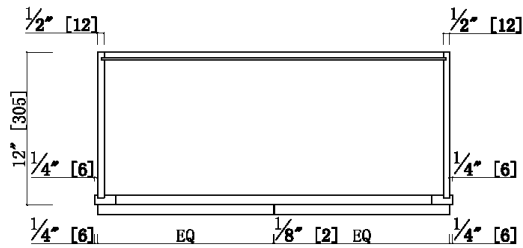

24"/27"/30"/33"/36" x 12" x 24" Two Door Wall Cabinet - Full Assembly

Specifications

- 3" Wide Shaker Door
- 3/4" Solid maple face frame, Fully overlay with 1/4" reveal
- MDF with wood veneer for door center for espresso finish
- 3/4" solid maple door frame for espresso finish
- 3/4" Premium HDF door for white finish
- Soft-closing hinge, 6 way adjustable
- 1/2" plywood with poplar veneer for side panels, bottom panels
- Metal Clips connectors, two adjustable shelf
- Full Assembly
- CARB P2 compliant

Dimensions

W3624	36"
W3324	33"
W3024	30"
W2724	27"
W2424	24"
Item Name	W

Warranty & Compliances

Warranty Limited 1 year warranty
California 93120 Compliant

Order Codes & Finishes/Colors

Espresso Finish

- 24" x 12" x 24"
- 27" x 12" x 24"
- 30" x 12" x 24"
- 33" x 12" x 24"
- 36" x 12" x 24"

White Finish

- 24" x 12" x 24"
- 27" x 12" x 24"
- 30" x 12" x 24"
- 33" x 12" x 24"
- 36" x 12" x 24"