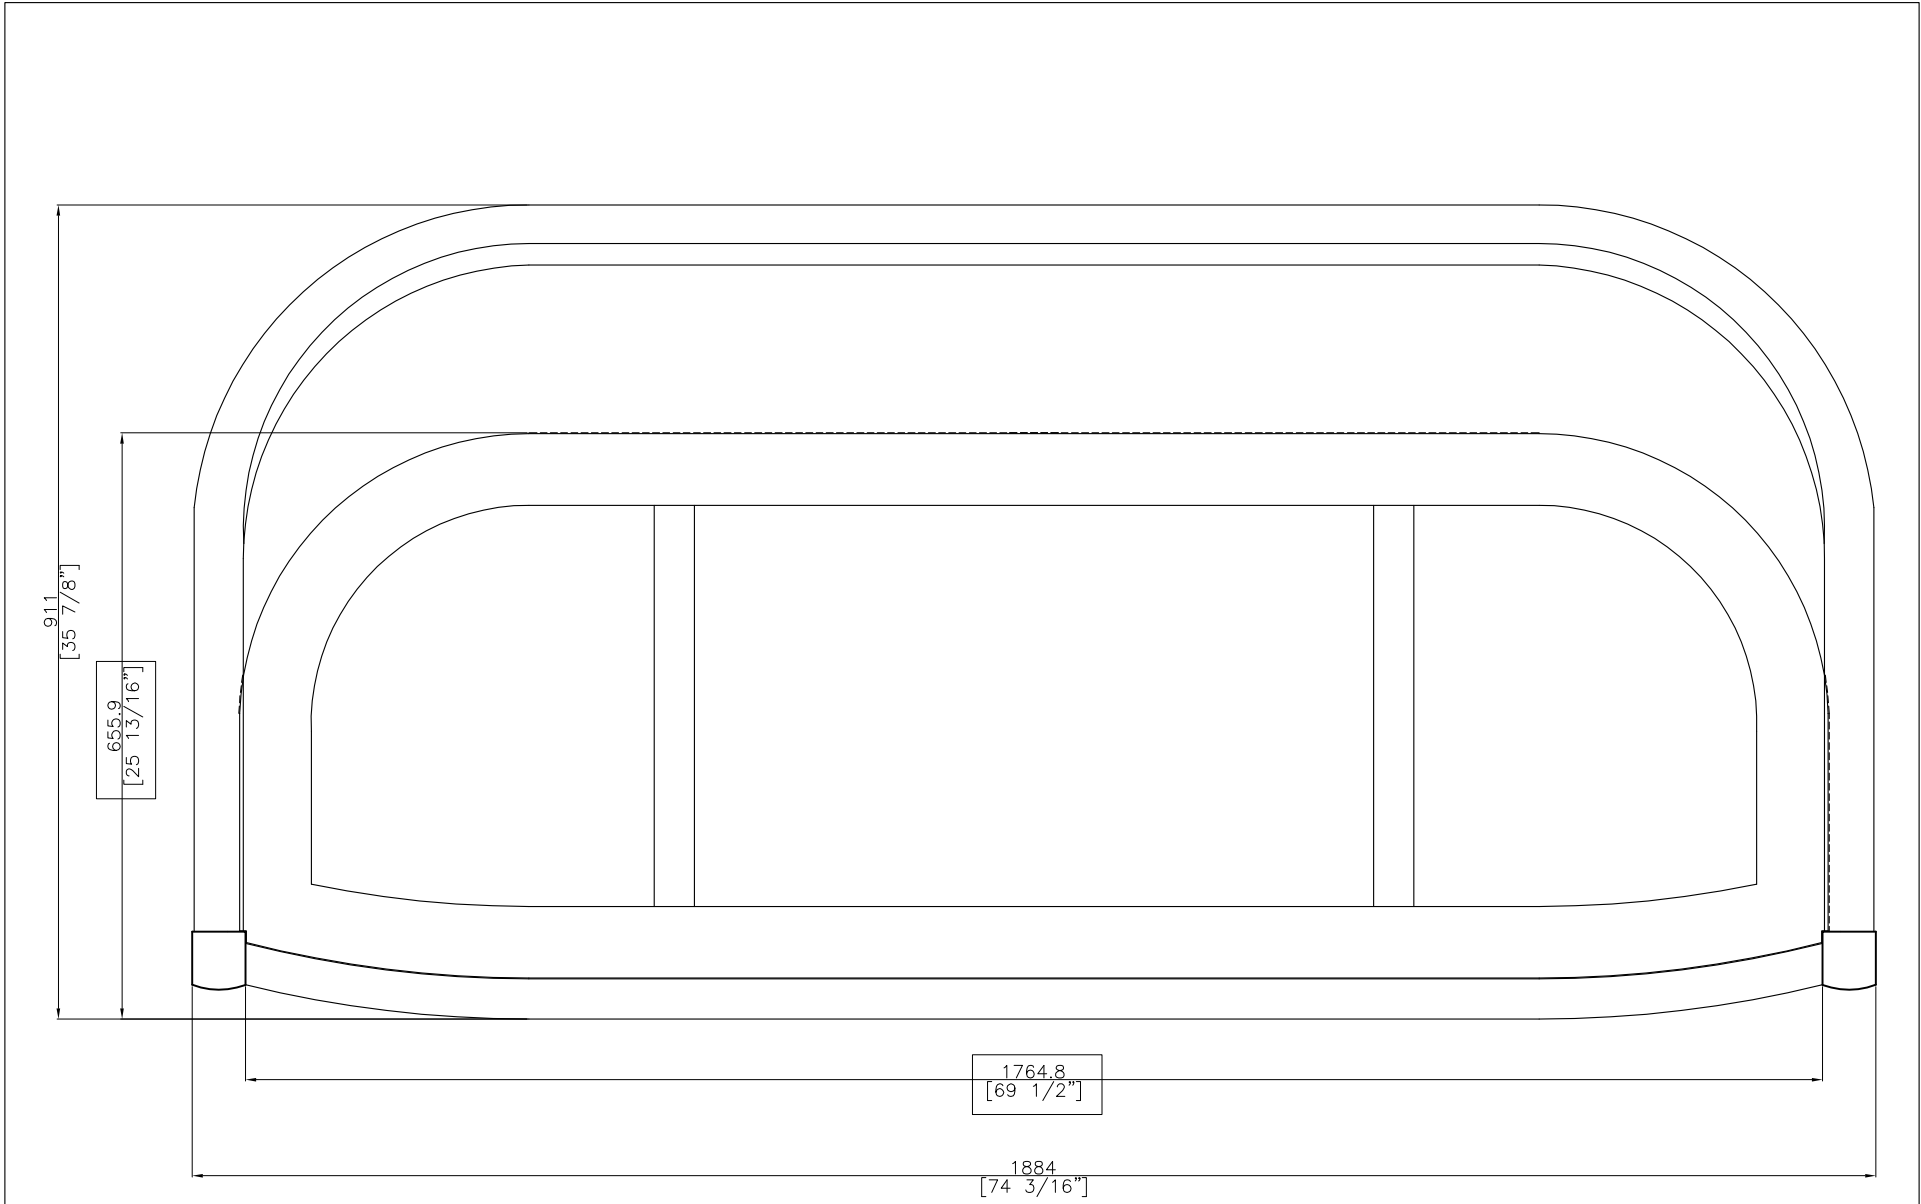

OASIQ

DWG.NO: FAEDG0002T-4

TITLE : SIDE

DIM EXT: 1884x911x755 MM

MATERIAL: TEAK

DRAWN BY : ANON

FINISH DATE :15/03/07	NON
BEGIN DATE : 24-01-06	AEK

SCALE : 1:1

P.6

1764.8
[69 1/2"]

1884
[74 3/16"]

TOP

ET

OASIQ

DWG.NO: FAEDG0002T-4

TITLE : TOP

DIM EXT: 1884x911x755 MM.

MATERIAL: TEAK

DRAWN BY : AEKCHAI

FINISH DATE : 6-03-07
BEGIN DATE : 24-01-06

AEK
AEK

SCALE : 1:1

P.4