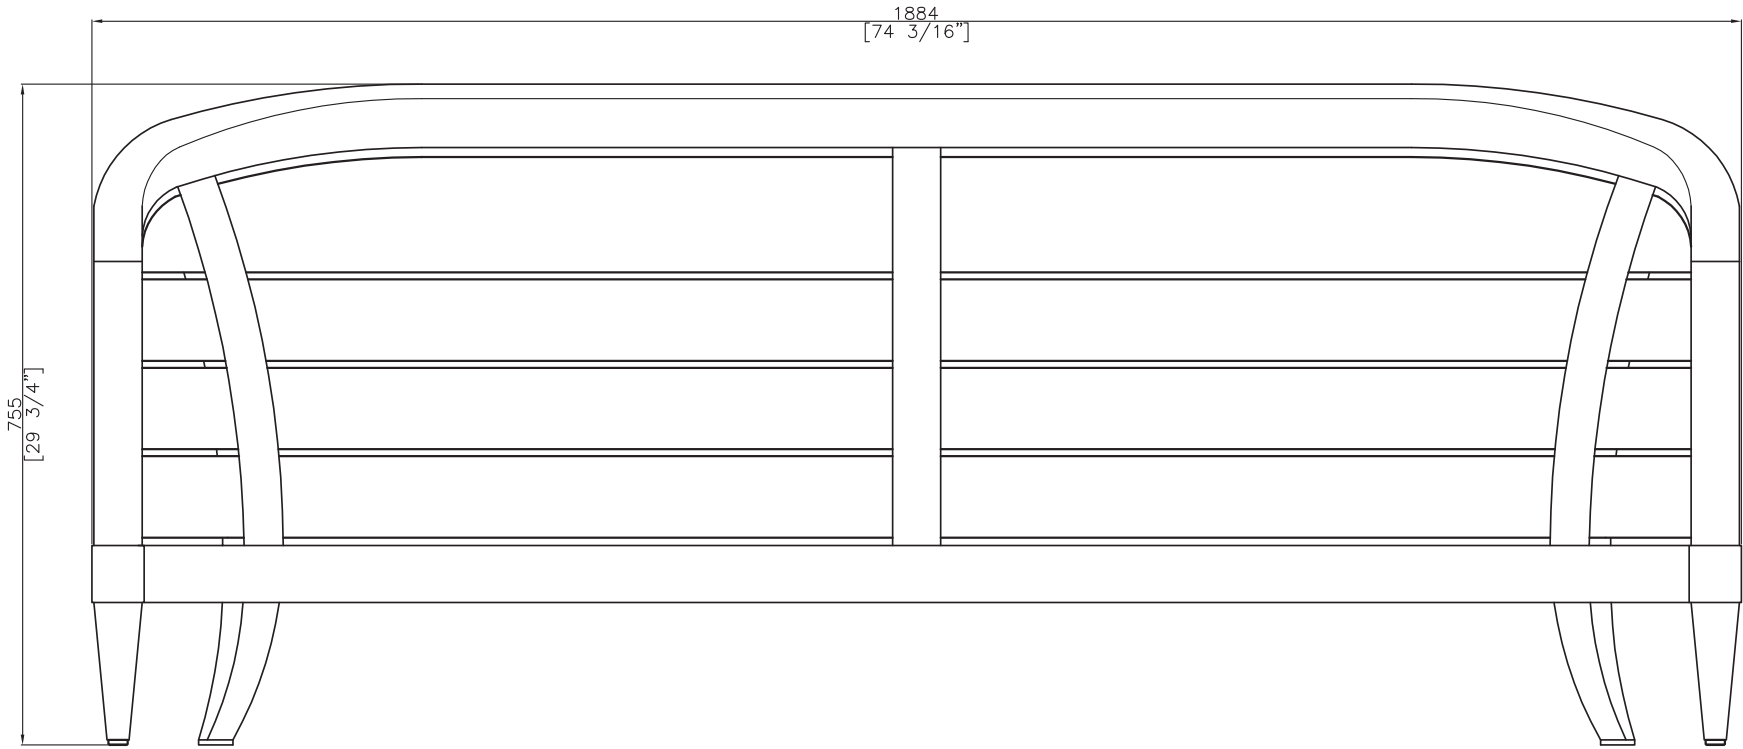

Canvas Buttercup 5438-0000

Canvas Melon 5415-0000

Canvas Sapphire Blue 5452-0000

Canvas Sky Blue 5424-0000

Canvas Glacier 5428-0000

Canvas Forest Green 5446-0000

FRONT

EF

OASIQ

DWG.NO: FAEDG0002T-4

TITLE : FRONT

DIM EXT: 1884x911x755 MM

MATERIAL: TEAK

DRAWN BY : ANON

FINISH DATE :15/03/07
BEGIN DATE : 24-01-06

NON
AEK

SCALE : 1:1

P.5