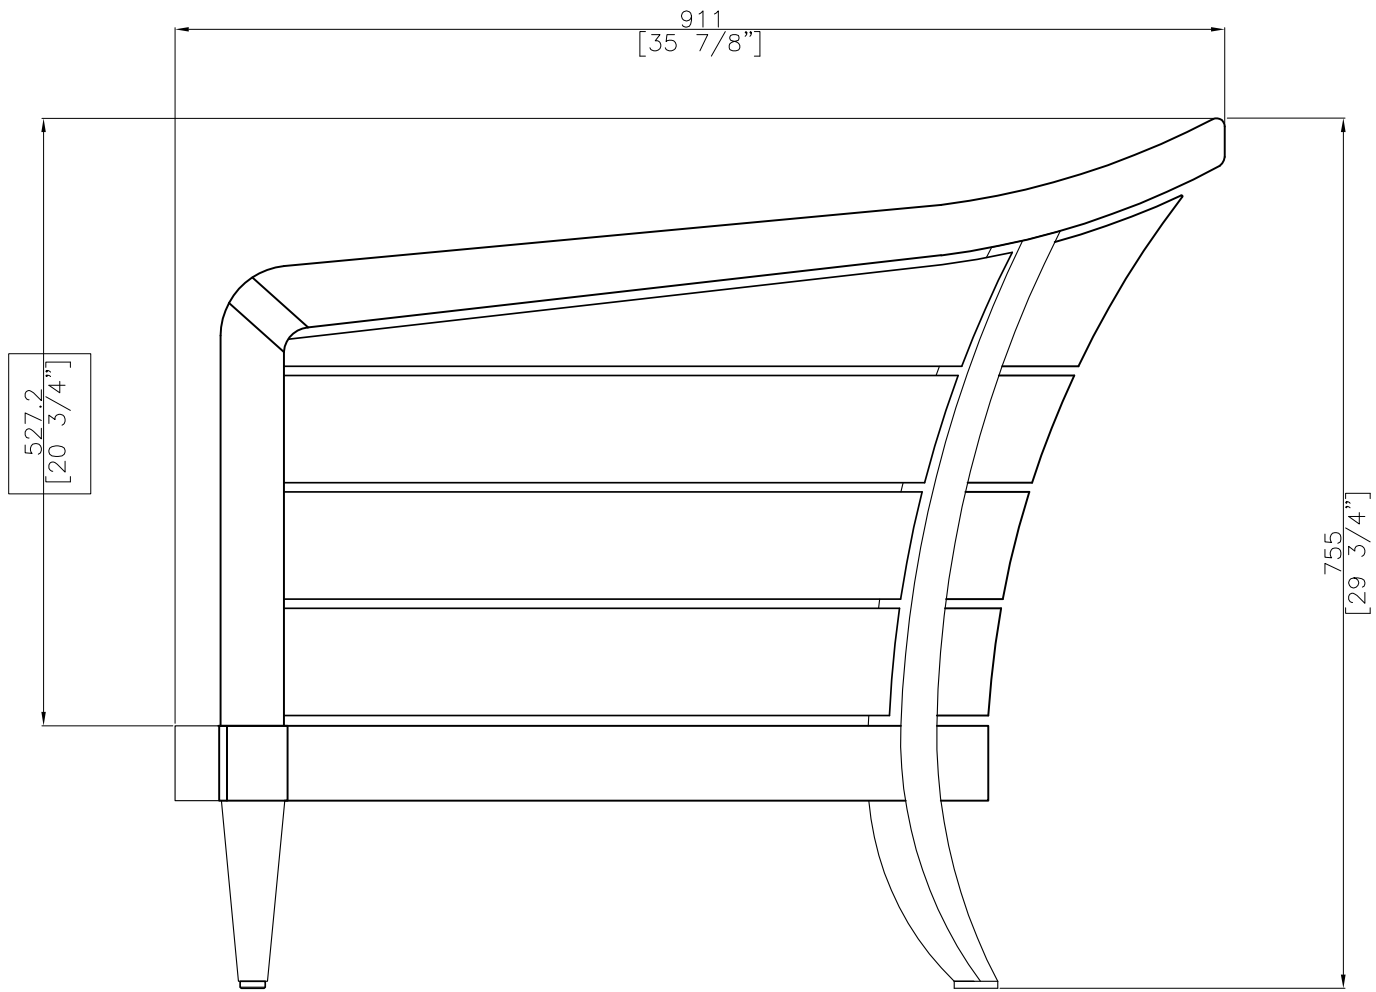

SIDE

ES

OASIQ

DWG.NO: FAEDG0002T-4

TITLE : SIDE

DIM EXT: 1884x911x755 MM

MATERIAL: TEAK

DRAWN BY : ANON

FINISH DATE :15/03/07	NON
BEGIN DATE : 24-01-06	AEK

SCALE : 1:1

P.6