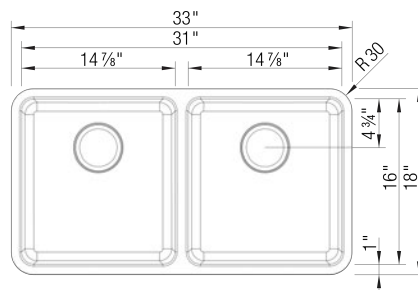

Sink Specifications

Color	SKU
Satin brushed finish	442768

Design and Planning Tips

- Min cabinet size: 36 in

What is included:
Installation instructions
Cut-out template
Limited Lifetime Warranty

Depending on cabinet construction, a different cabinet size may be required. Consult the cabinet manufacturer.

Codes & Standards

ASME A112.19.3-2017/CSA B45.4-17

Optional Accessories

CapFlow Strainer Cover	517666
Sink clips	212594
Sink Grid	237143

FORMERA Equal Double Stainless steel Satin brushed finish

Warranty

BLANCO offers a limited lifetime warranty on all sinks and faucets, as well as a one-year warranty on all custom accessories.

Code/Standards Compliance

BLANCO sinks and faucets are third-party tested and certified to standards and listed by applicable certification bodies. For more information on individual product listings, contact our office or listing organization.

View our how-to videos to learn more about installing and caring for BLANCO products:
<https://www.blanco.com/us-en/service/how-to-videos/how-to-videos-for-sinks/>

Questions? Contact us today

BLANCO America, Inc.
110 Mount Holly By-Pass
Lumberton, NJ 08048

Phone & Fax
Phone: 888-668-6201
Fax: 609-668-6211

While BLANCO endeavors to provide accurate information, all dimensions are nominal, cannot be guaranteed, and are subject to change or cancellation. BLANCO assumes no responsibility for use of superseded or voided specifications.