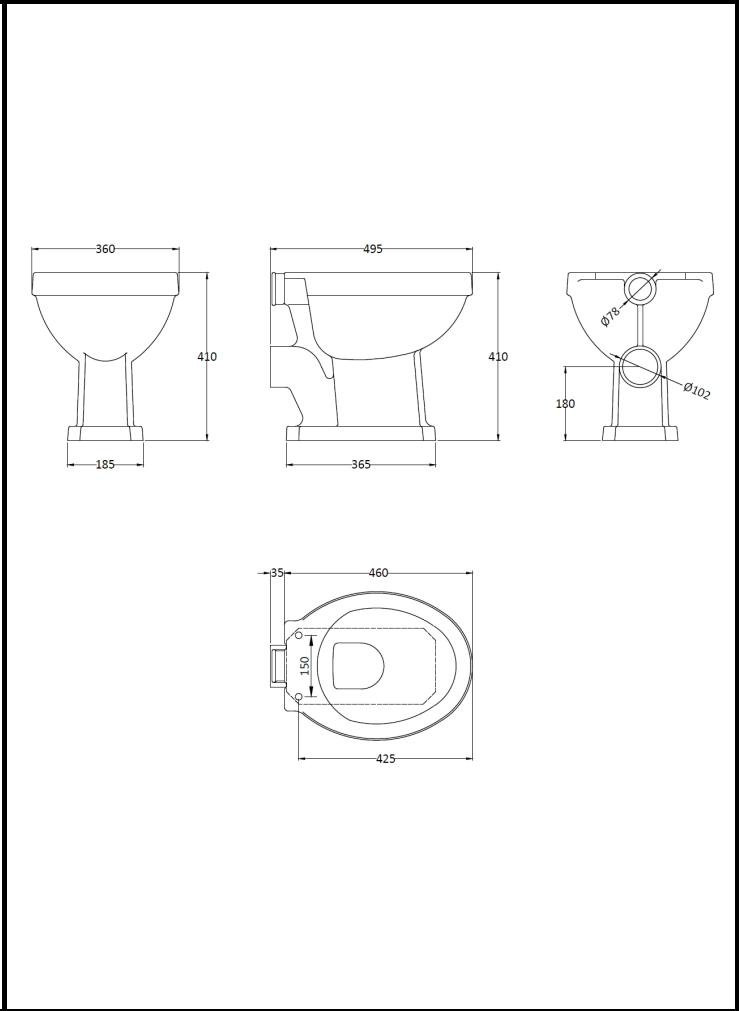

CUSTOMER DATA SHEET - CERAMICS

DESCRIPTION: High/Low Level Pan (Excluding Seat)

PRODUCT DIMENSIONS			
Height (mm)	Width (mm)	Depth (mm)	Nett Wgt Kg
410	360	495	15.61

PACKAGING DIMENSIONS			
Height (mm)	Width (mm)	Depth (mm)	Gross Wgt Kg
395	360	530	16.5

PACKAGING DATA			
Box Colour	Brown Cardboard Box - Printed		
Box Qty	1	Label Colour	Not Applicable
Label Size	100 x 50	Label Qty	0

OUTER BOX DIMENSIONS (If Applicable)			
Height (mm)	Width (mm)	Depth (mm)	Gross Wgt Kg

SEAT			
Type	Round	Function	Not Applicable
Material	Not Applicable		
Hinge Type	Top & Bottom Fix	Hinge Material	Not Applicable

BASINS			
Tap Hole	Not Applicable	Chain Stay Hole	Not Applicable
Template	Not Applicable	Waste Type Req'd	Not Applicable
Overflow Incl.	Not Applicable	Overflow Cover	Not Applicable
Inner Bowl Depth	N/A		

GENERAL	
Fixing Supplied	No

CUSTOMER DATA SHEET - CERAMICS

DESCRIPTION: High Level Cistern B (Inc' Fittings)

PRODUCT DIMENSIONS			
Height (mm)	Width (mm)	Depth (mm)	Nett Wgt Kg
370	474	180	14.5

PACKAGING DIMENSIONS			
Height (mm)	Width (mm)	Depth (mm)	Gross Wgt Kg
316	168	455	15.9