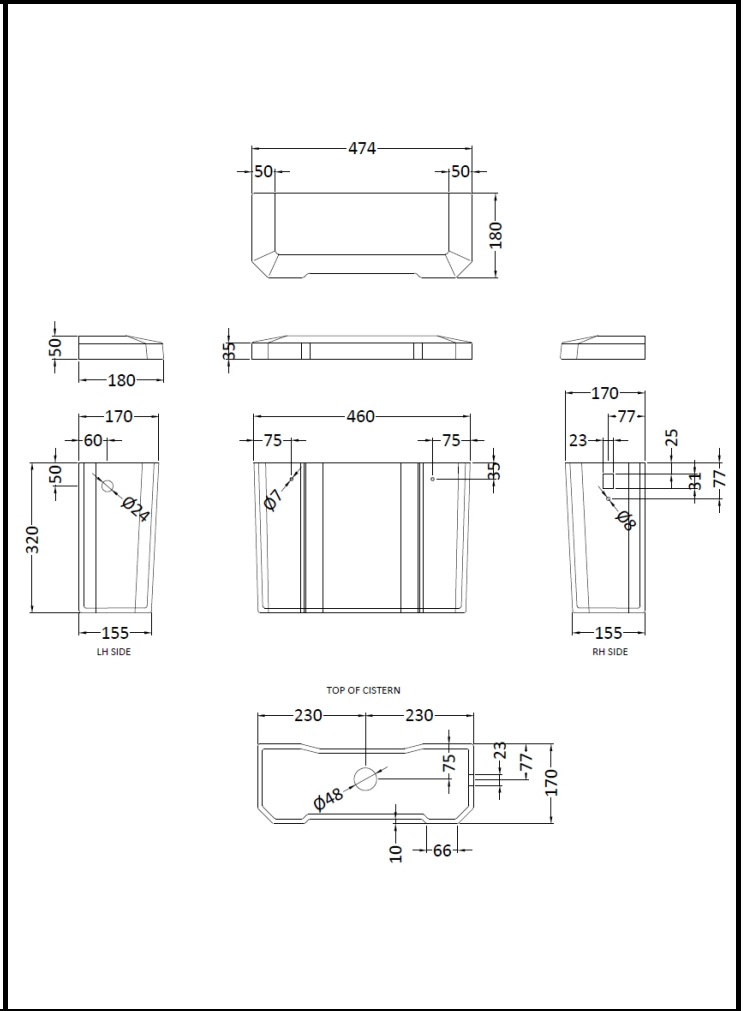

CUSTOMER DATA SHEET - CERAMICS

DESCRIPTION: High/Low Level Pan (Excluding Seat)

PRODUCT DIMENSIONS			
Height (mm)	Width (mm)	Depth (mm)	Nett Wgt Kg
410	360	495	15.61

PACKAGING DIMENSIONS			
Height (mm)	Width (mm)	Depth (mm)	Gross Wgt Kg
395	360	530	16.5

PACKAGING DATA			
Box Colour	Brown Cardboard Box - Printed		
Box Qty	1	Label Colour	Not Applicable
Label Size	100 x 50	Label Qty	0

OUTER BOX DIMENSIONS (If Applicable)			
Height (mm)	Width (mm)	Depth (mm)	Gross Wgt Kg

GENERAL	
Fixing Supplied	No

CUSTOMER DATA SHEET - CERAMICS

DESCRIPTION: High Level Cistern B (Inc' Fittings)

PRODUCT DIMENSIONS			
Height (mm)	Width (mm)	Depth (mm)	Nett Wgt Kg
370	474	180	14.5

PACKAGING DIMENSIONS			
Height (mm)	Width (mm)	Depth (mm)	Gross Wgt Kg
316	168	455	15.9