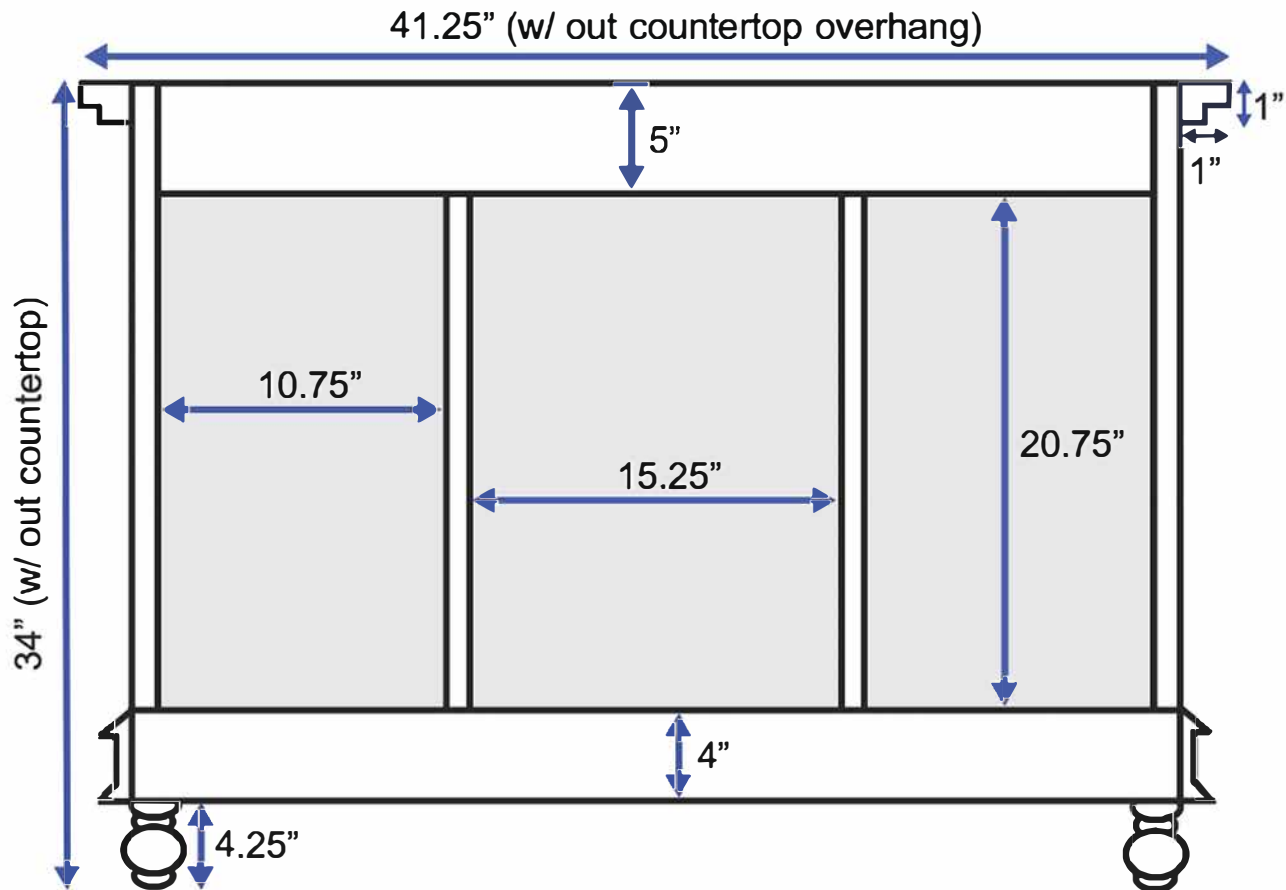

# Bella 42-inch Bath Vanity (Back View)

All measurements are approximate and rounded to the nearest quarter-inch. Please allow for a slight margin of error.